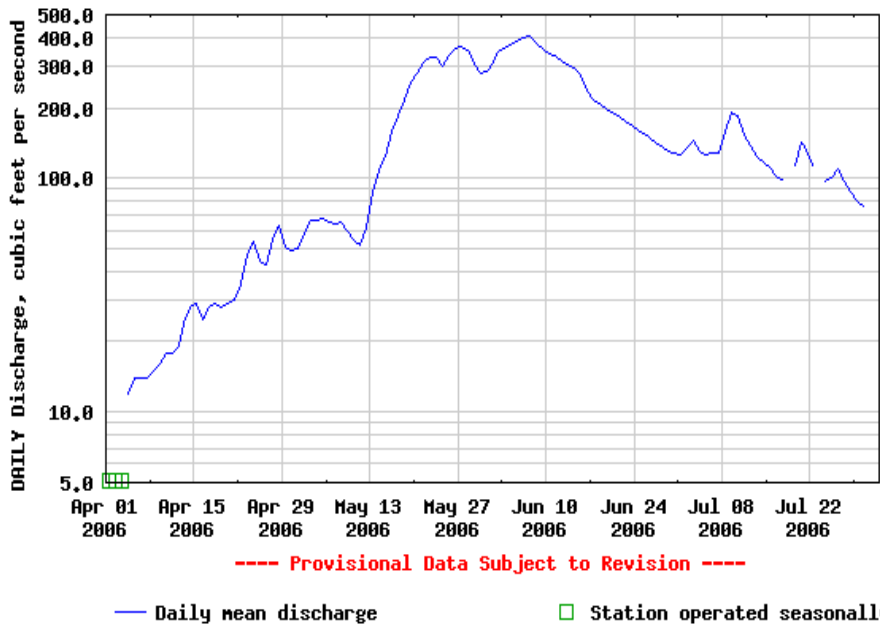

USGS 09047500 SNAKE RIVER NEAR MONTEZUMA, CO.

USGS 09047500 SNAKE RIVER NEAR MONTEZUMA, CO.