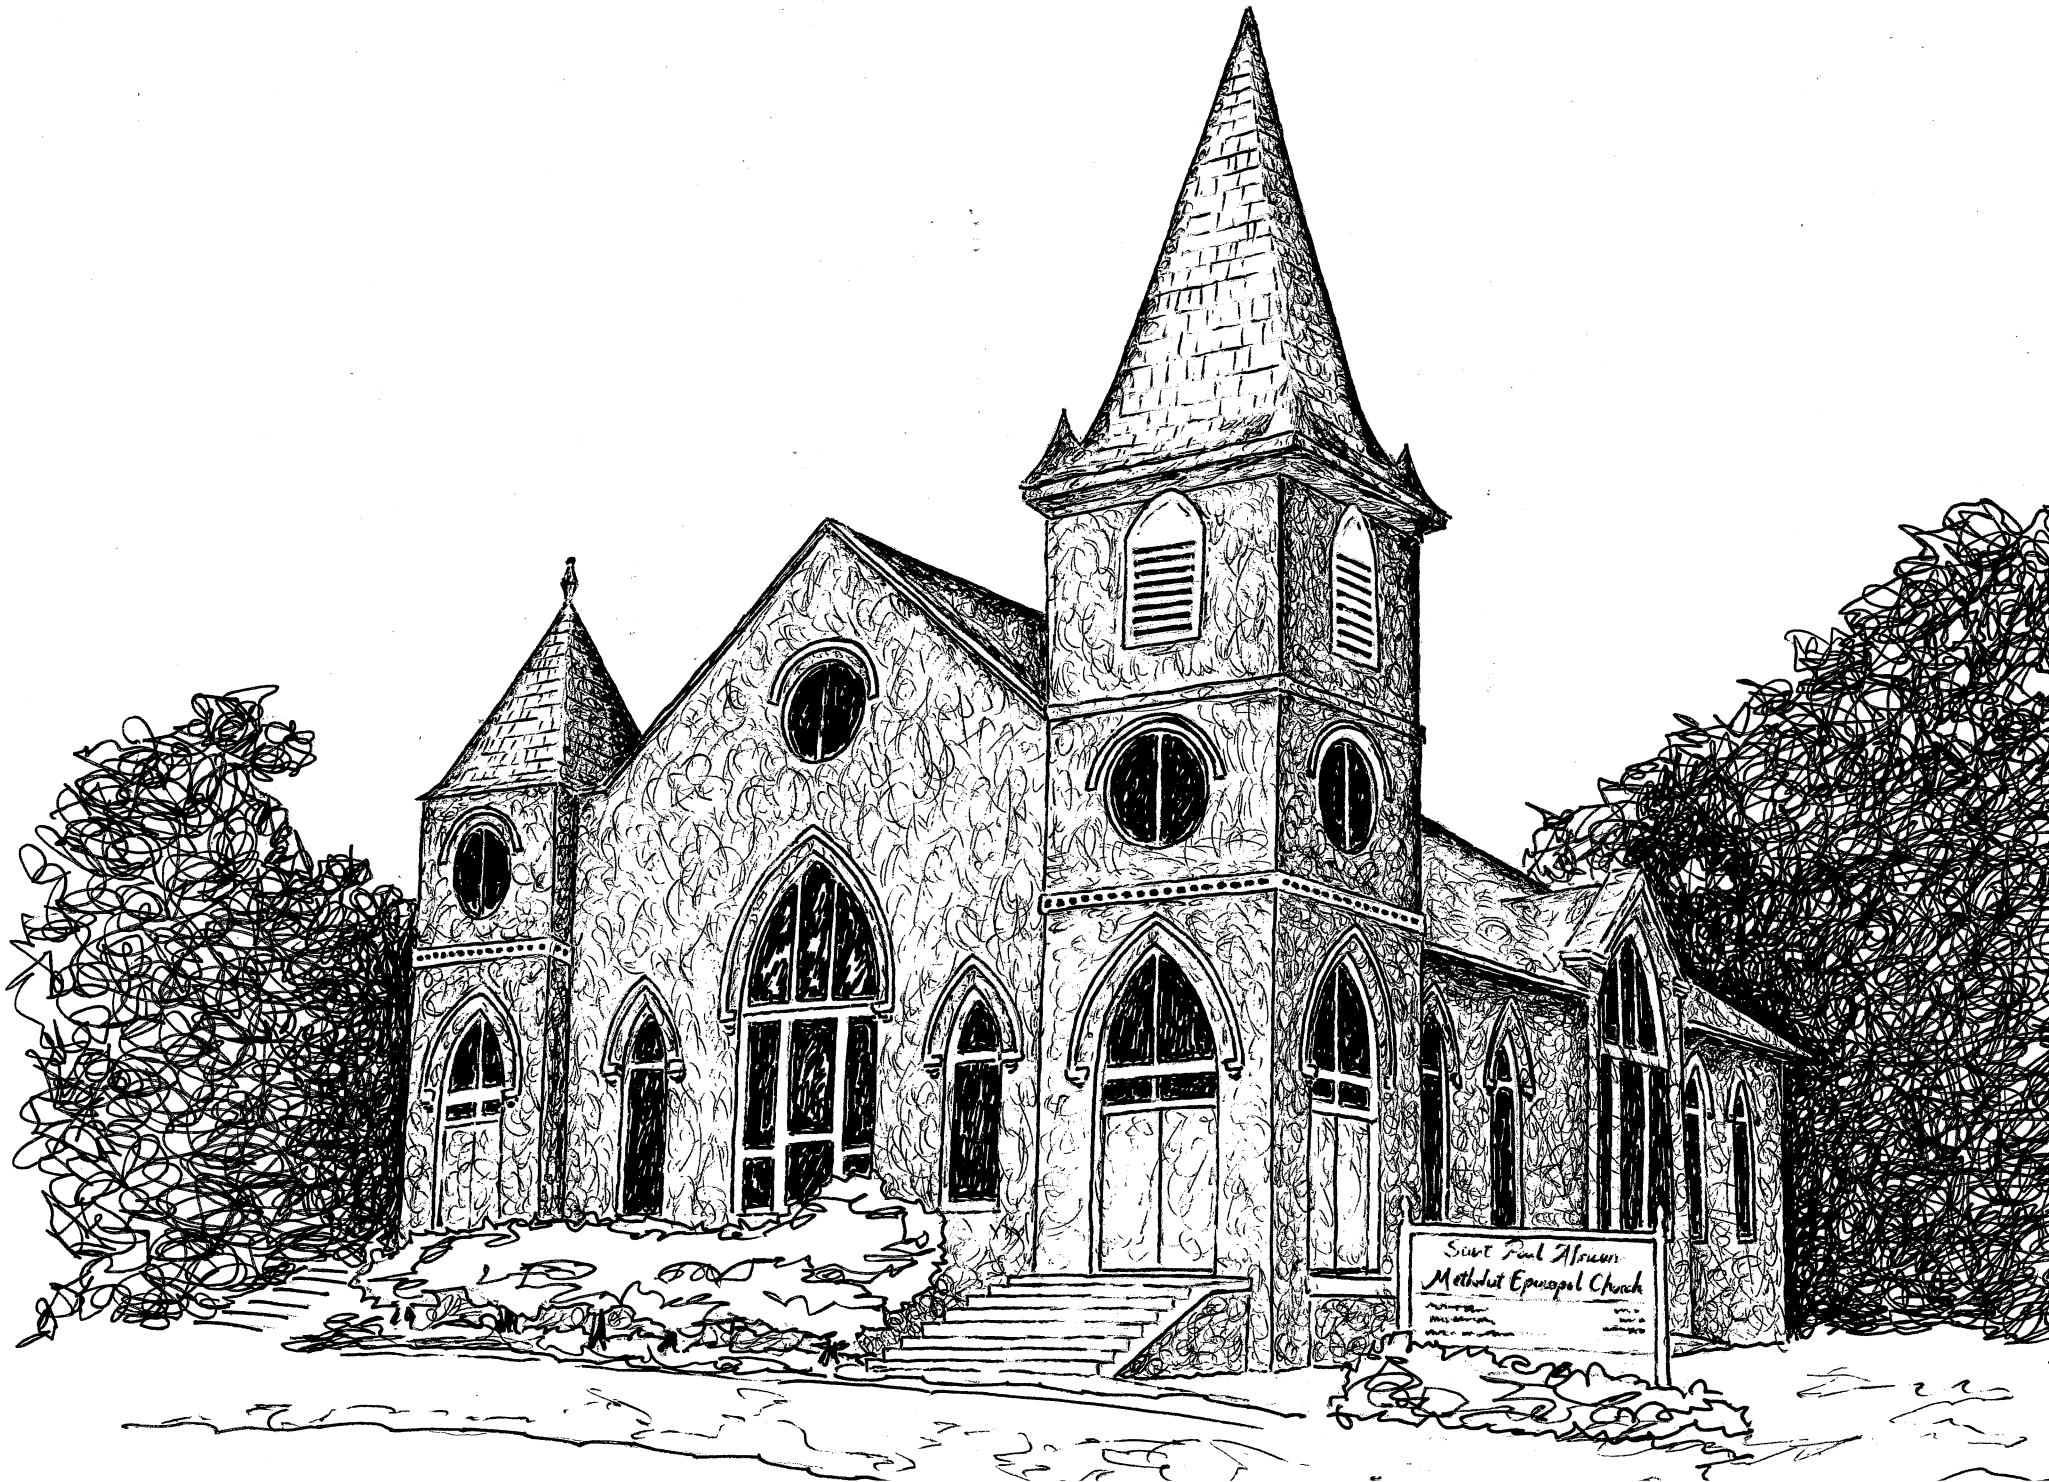

BOWERY INN

Saint Paul African
Methodist Episcopal Church