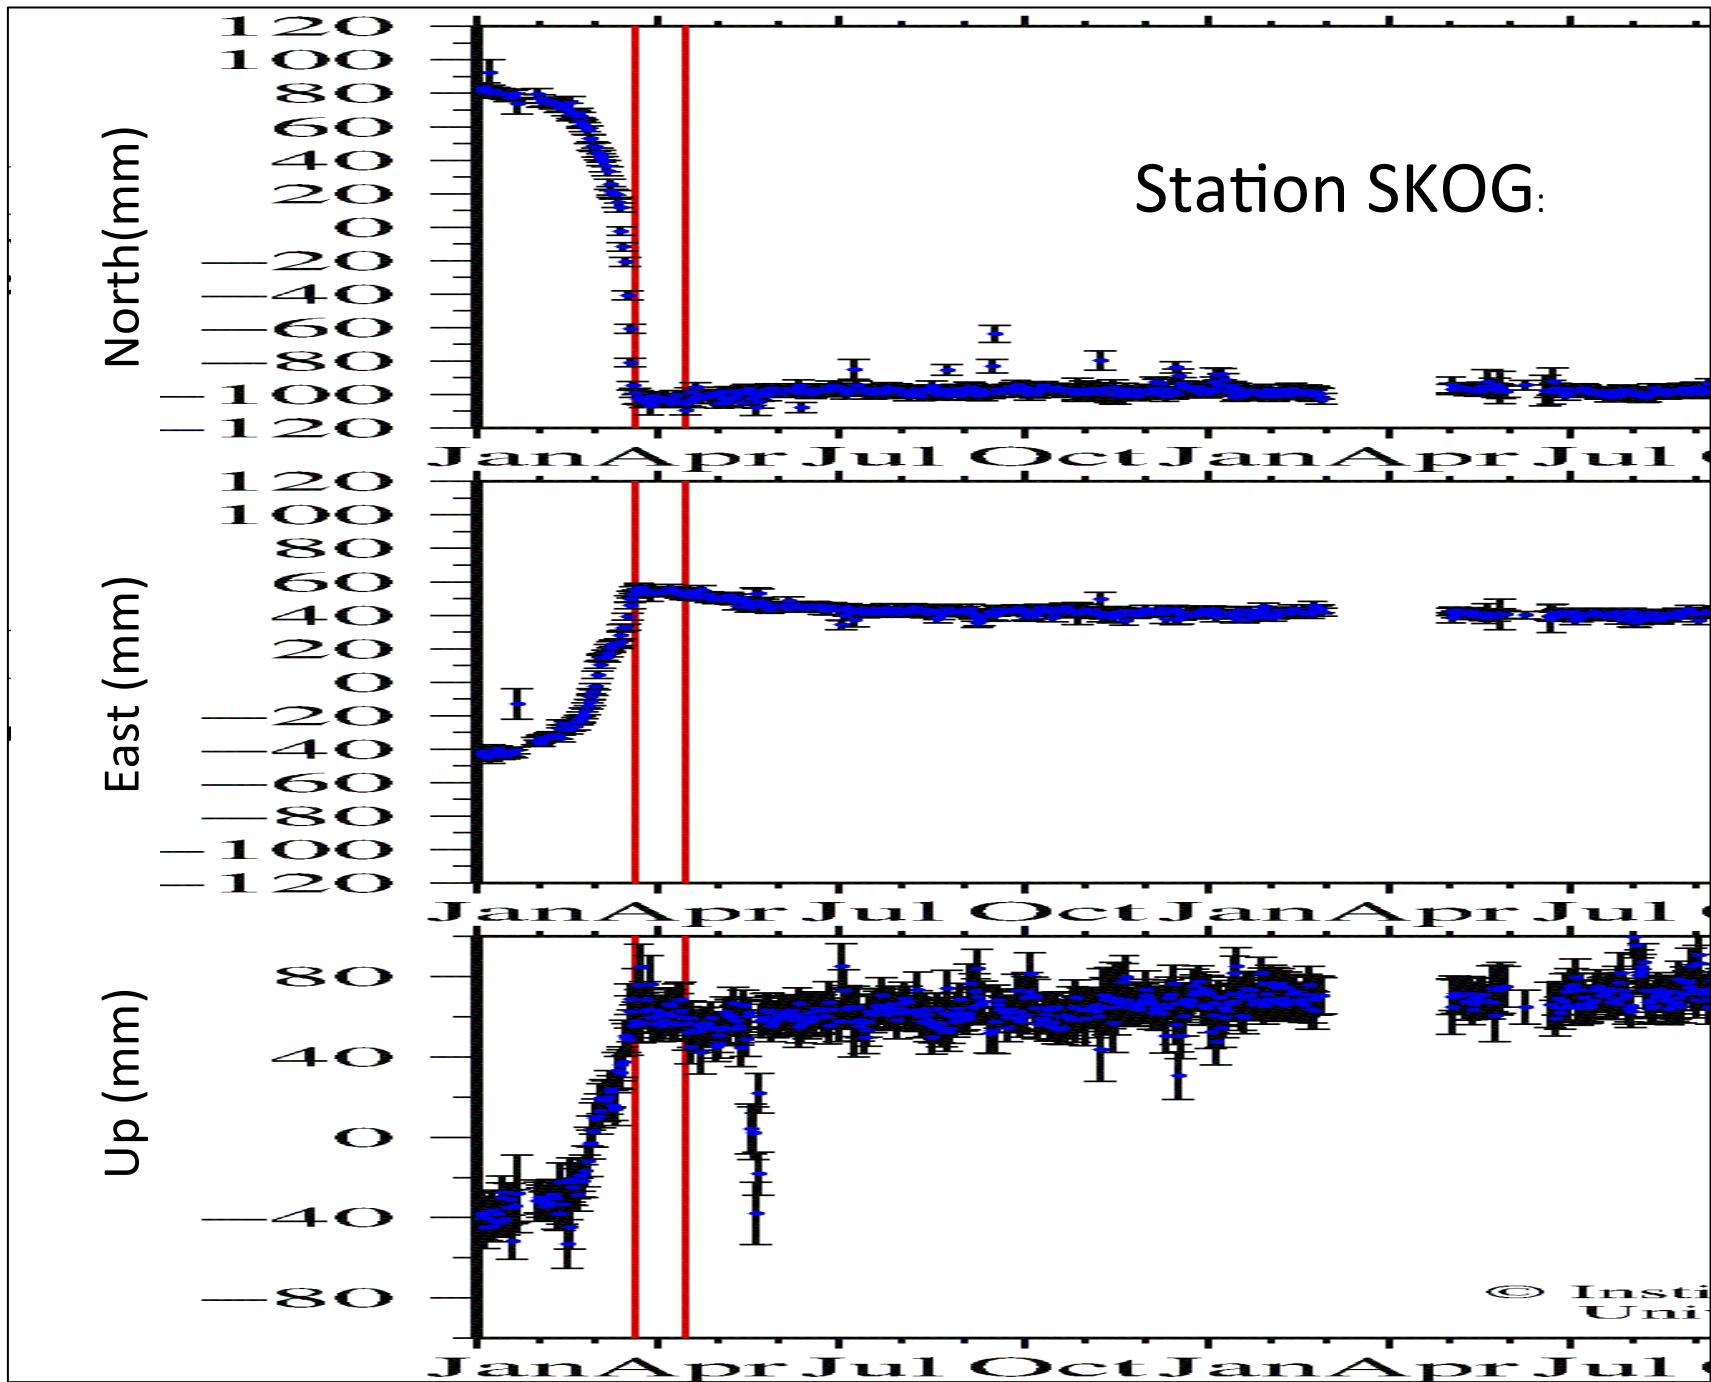

GPS time series used with permission from Sigrun Hreinsdottir.

Data source: FutureVolc project (<http://futurevolc.hi.is/>) accessed December 2013 at https://notendur.hi.is/runa/eyja_gps.html.

This item is offered under a Creative Commons Attribution-NonCommercial-ShareAlike license <http://creativecommons.org/licenses/by-nc-sa/3.0/> You may reuse this item for non-commercial purposes as long as you provide attribution and offer any derivative works under a similar license.