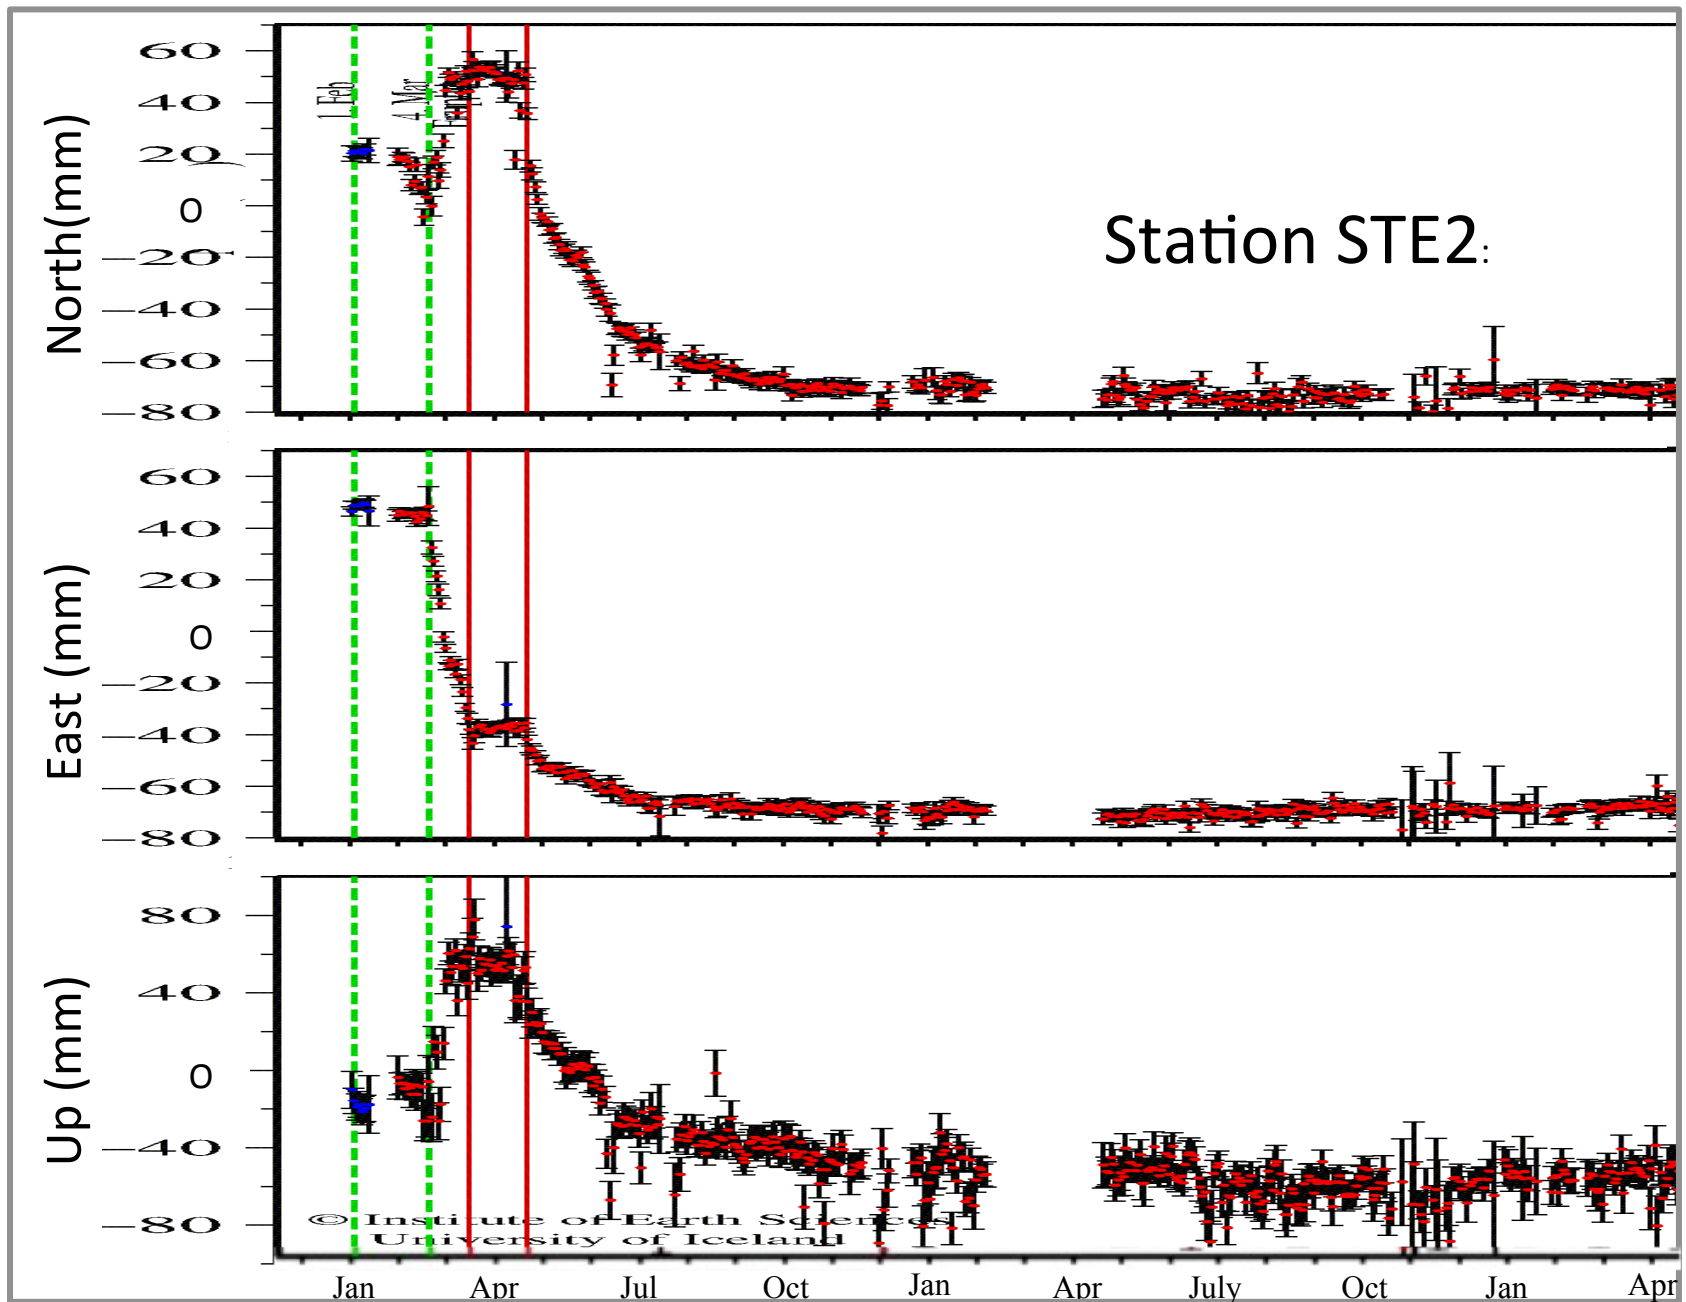

GPS time series used with permission from Sigrun Hreinsdottir.

Data source: FutureVolc project (<http://futurevolc.hi.is/>) accessed December 2013 at https://notendur.hi.is/runa/eyja_gps.html.

This item is offered under a Creative Commons Attribution-NonCommercial-ShareAlike license <http://creativecommons.org/licenses/by-nc-sa/3.0/> You may reuse this item for non-commercial purposes as long as you provide attribution and offer any derivative works under a similar license.