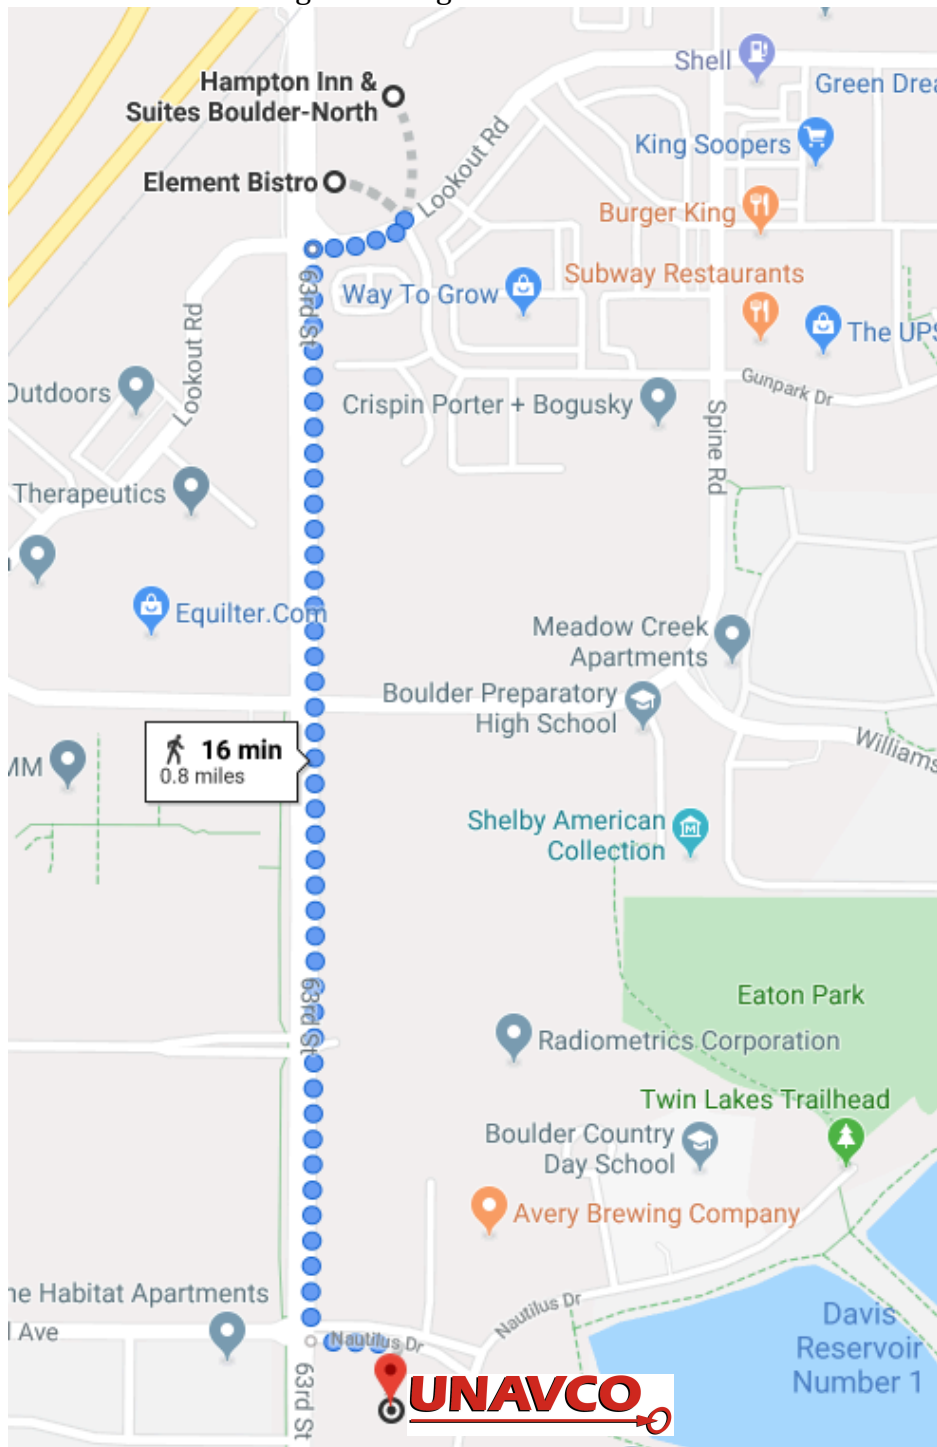

Map of UNAVCO and Hampton Inn in Gunbarrel neighborhood of Boulder, CO

- Thursday October 6 – arrive to Hampton Inn & Suites Boulder-North
- Breakfast is available at the hotel
- Friday October 7 & Saturday October 8 - 7:30 am – meet in foyer of Hampton for ride to UNAVCO

Map of downtown Denver – Union Station-Convention Center area

- The express bus from Boulder will arrive at Union Station.
- From there you can take the free 16th Street Mall bus to the Colorado Convention Center area. Most GSA meeting hotels are somewhere in this vicinity.

52 minutes , 12 stops , 27.4 miles

[Show All Stops](#)

Union Station (#34344)

Walk to Union Station

1 minute , 351 feet

[View Turn-by-Turn Directions](#)

Union Station (#33646)

Board the **MALLRIDE** towards Free MallRide Civic Center

11 minutes , 10 stops , 0.8 miles

[Show All Stops](#)

16th Street Mall & Stout St (#22356)

Walk to Destination

4 minutes , 0.2 miles

[View Turn-by-Turn Directions](#)

Theatre District - Convention Center Station