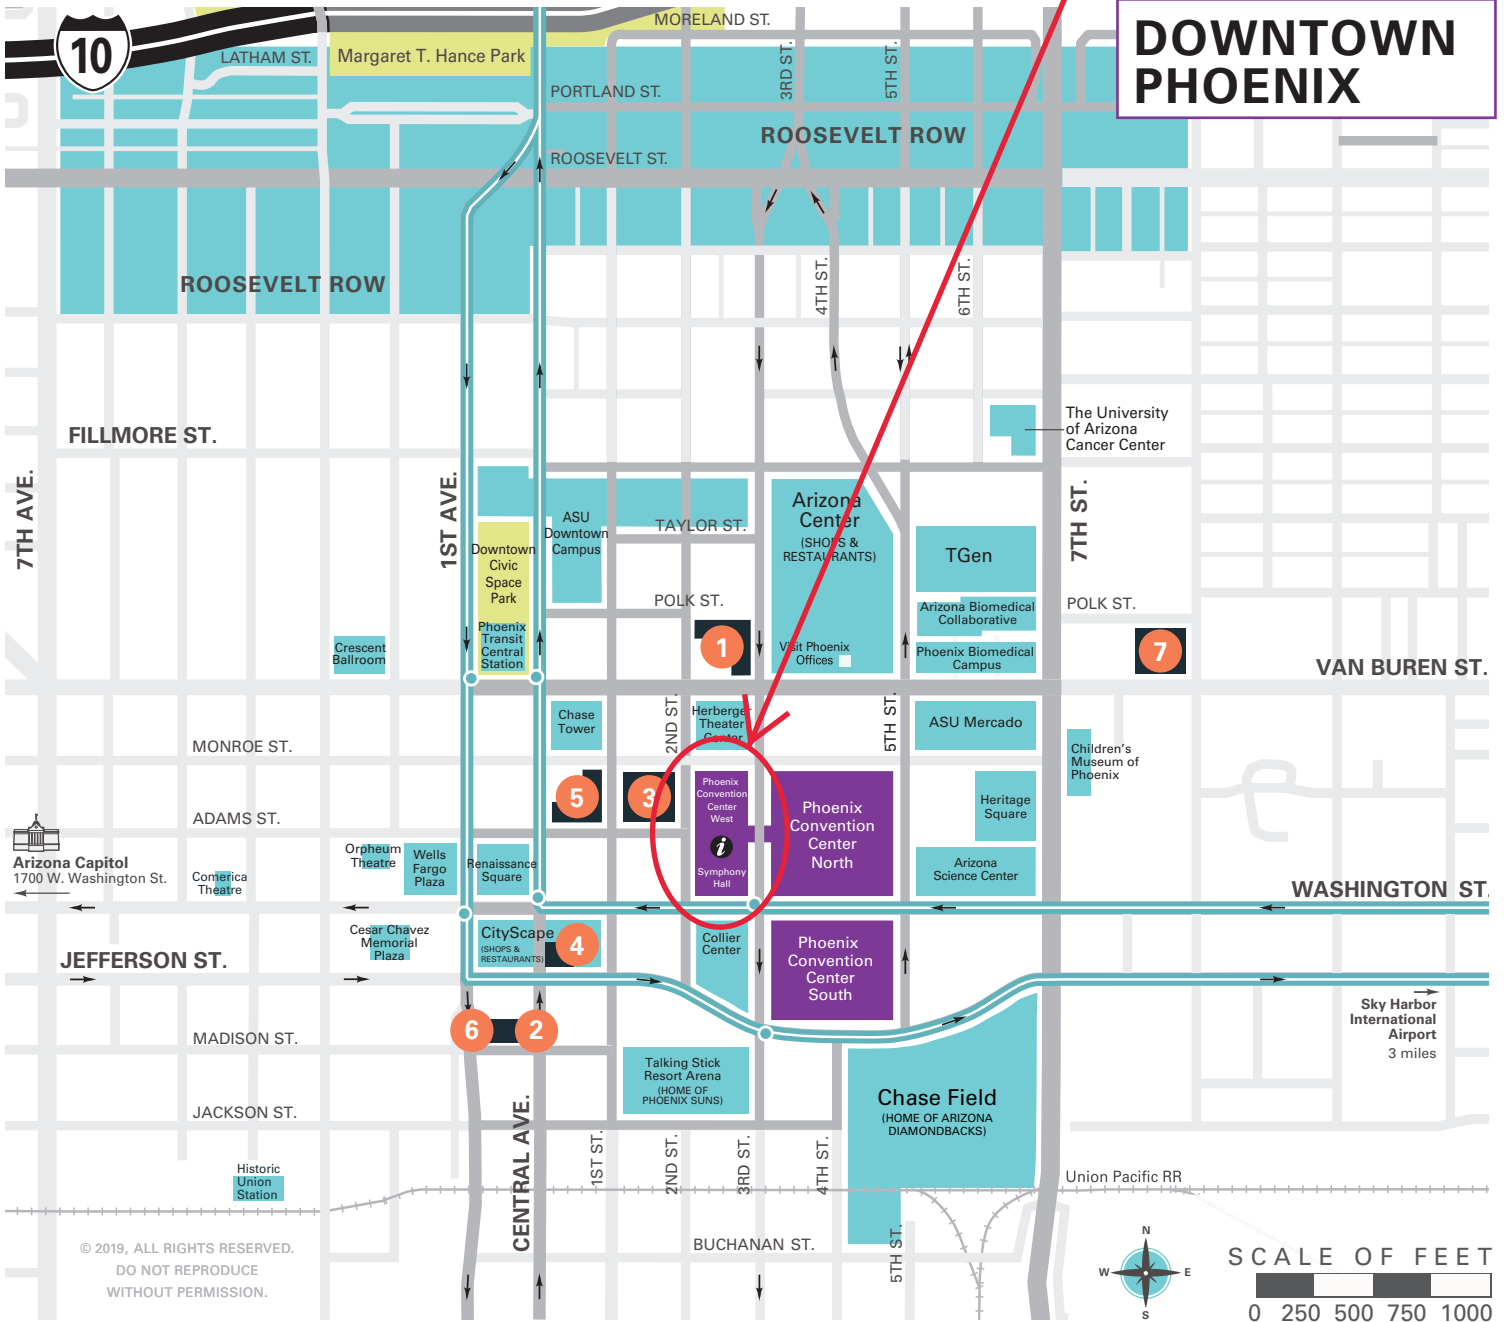

PCC West Room 106A

DOWNTOWN  
PHOENIX

© 2019, ALL RIGHTS RESERVED.  
DO NOT REPRODUCE  
WITHOUT PERMISSION.

### HOTELS

- 1 Sheraton Phoenix Downtown (HQ) \$199
- 2 Courtyard by Marriott Phoenix Downtown \$189
- 3 Hyatt Regency Phoenix \$199
- 4 Kimpton Hotel Palomar Phoenix \$179
- 5 Renaissance Phoenix Downtown Hotel \$199
- 6 Residence Inn by Marriott Phoenix Downtown \$209
- 7 Springhill Suites by Marriott Phoenix Downtown \$159

### LEGEND

- LIGHT RAIL ROUTE
- LIGHT RAIL STATION
- VISITOR INFO CENTER
- CONVENTION CENTER
- POINT OF INTEREST
- HOTELS
- PARK