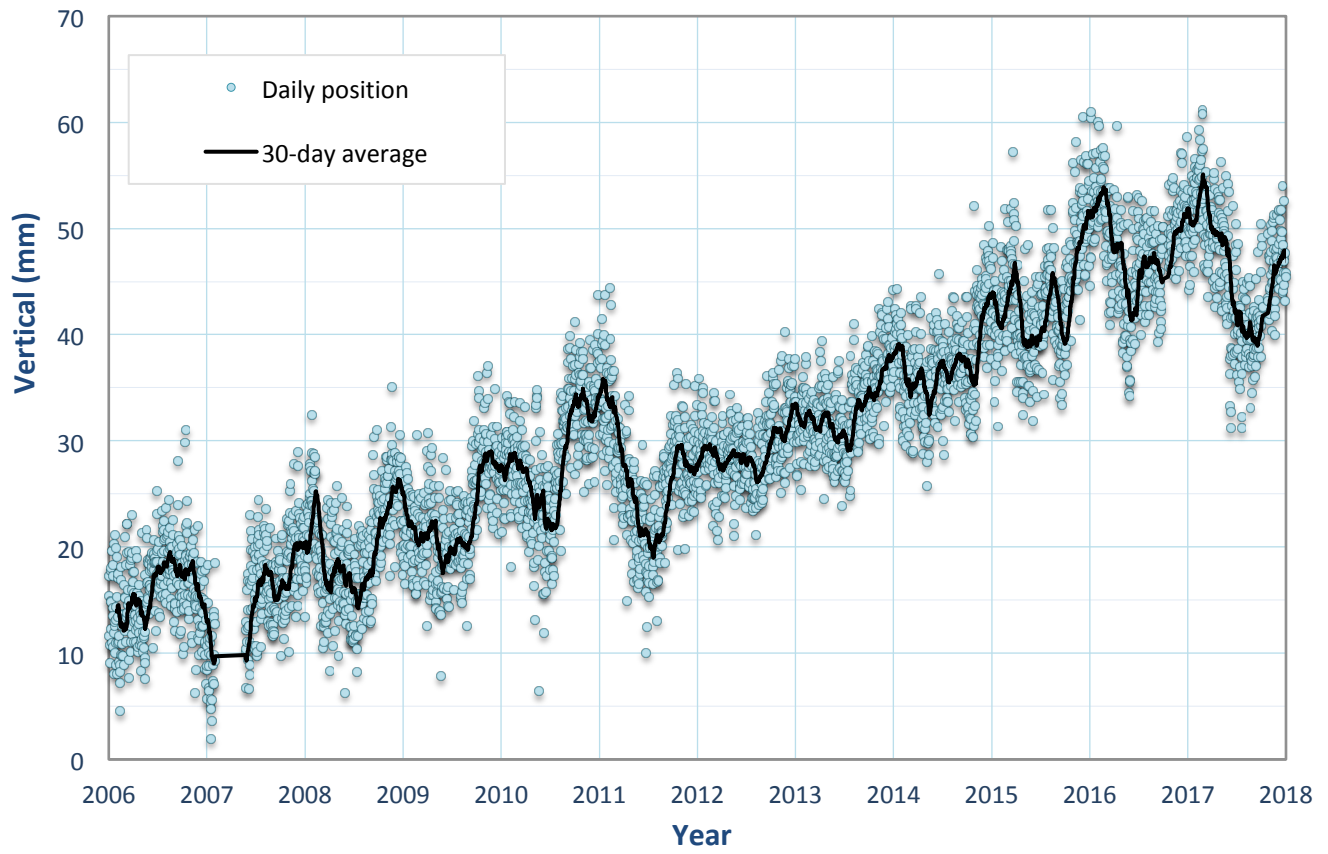

VERTICAL POSITION - PUERTO VALLARTA (STATION-MPR1)

VERTICAL POSITION - BAKERSFIELD, CA (STATION P567)

VERTICAL POSITION - BADGER, CA (STATION P572)

VERTICAL POSITION - POTTERVILLE, CA (STATION-P056)

VERTICAL POSITION - MADERA, CA (STATION-P307)

VERTICAL POSITION - NEW-MARKHAM, TN (STATION-NMKM)

VERTICAL POSITION - HOUSTON, TX(STATION-ZHU1)

VERTICAL POSITION - MADERA, CA (STATION-P307)