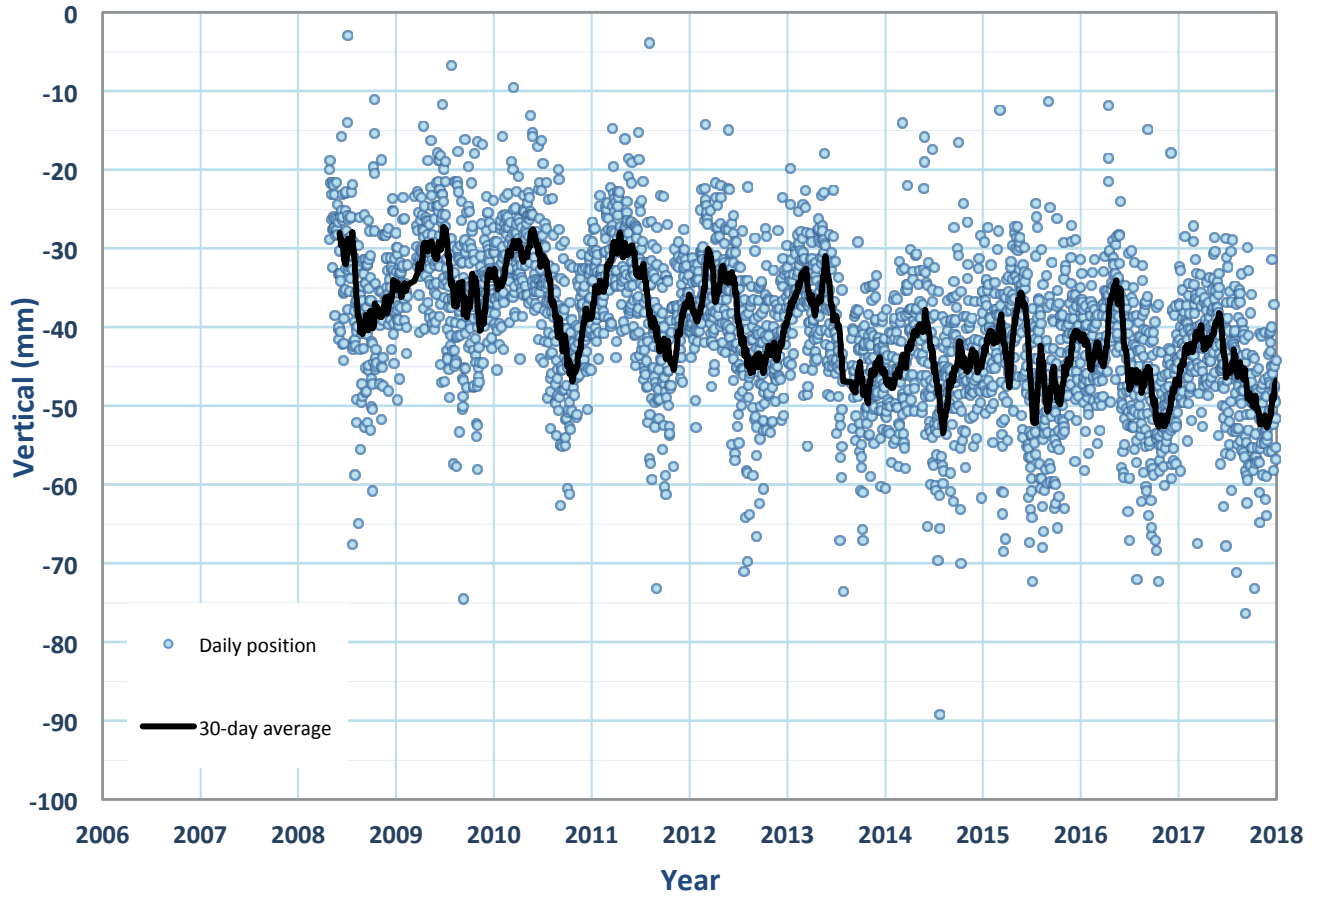

VERTICAL POSITION - PUERTO VALLARTA (STATION-MPR1)

VERTICAL POSITION - BAKERSFIELD, CA (STATION P567)

VERTICAL POSITION - BADGER, CA (STATION P572)

VERTICAL POSITION - POTTERVILLE, CA (STATION-P056)

VERTICAL POSITION - MADERA, CA (STATION-P307)

VERTICAL POSITION - NEW-MARKHAM, TN (STATION-NMKM)

VERTICAL POSITION - HOUSTON, TX(STATION-ZHU1)

VERTICAL POSITION - MADERA, CA (STATION-P307)