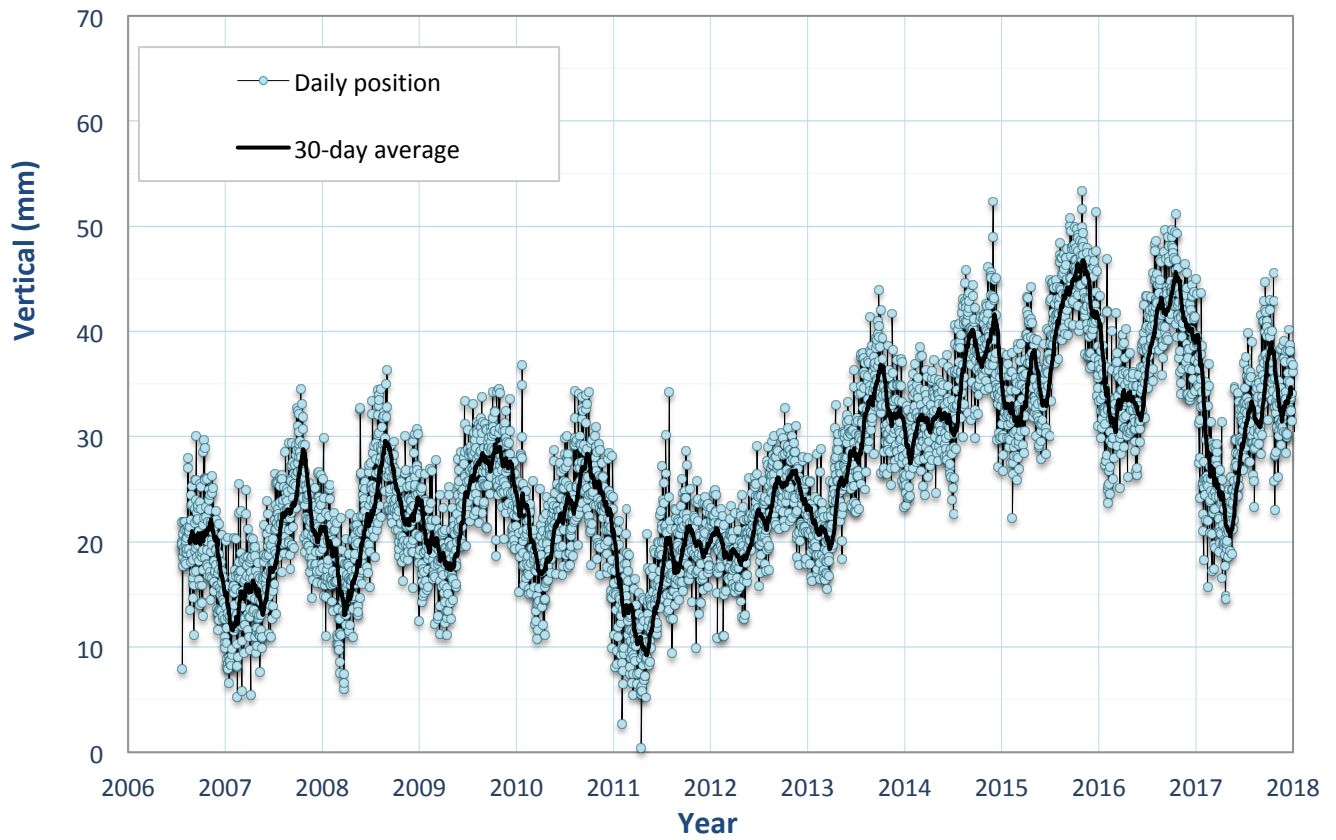

VERTICAL POSITION - PUERTO VALLARTA (STATION-MPR1)

VERTICAL POSITION - BAKERSFIELD, CA (STATION P567)

VERTICAL POSITION - BADGER, CA (STATION P572)

VERTICAL POSITION - POTTERVILLE, CA (STATION-P056)

VERTICAL POSITION - MADERA, CA (STATION-P307)

VERTICAL POSITION - NEW-MARKHAM, TN (STATION-NMKM)

VERTICAL POSITION - HOUSTON, TX(STATION-ZHU1)

VERTICAL POSITION - MADERA, CA (STATION-P307)