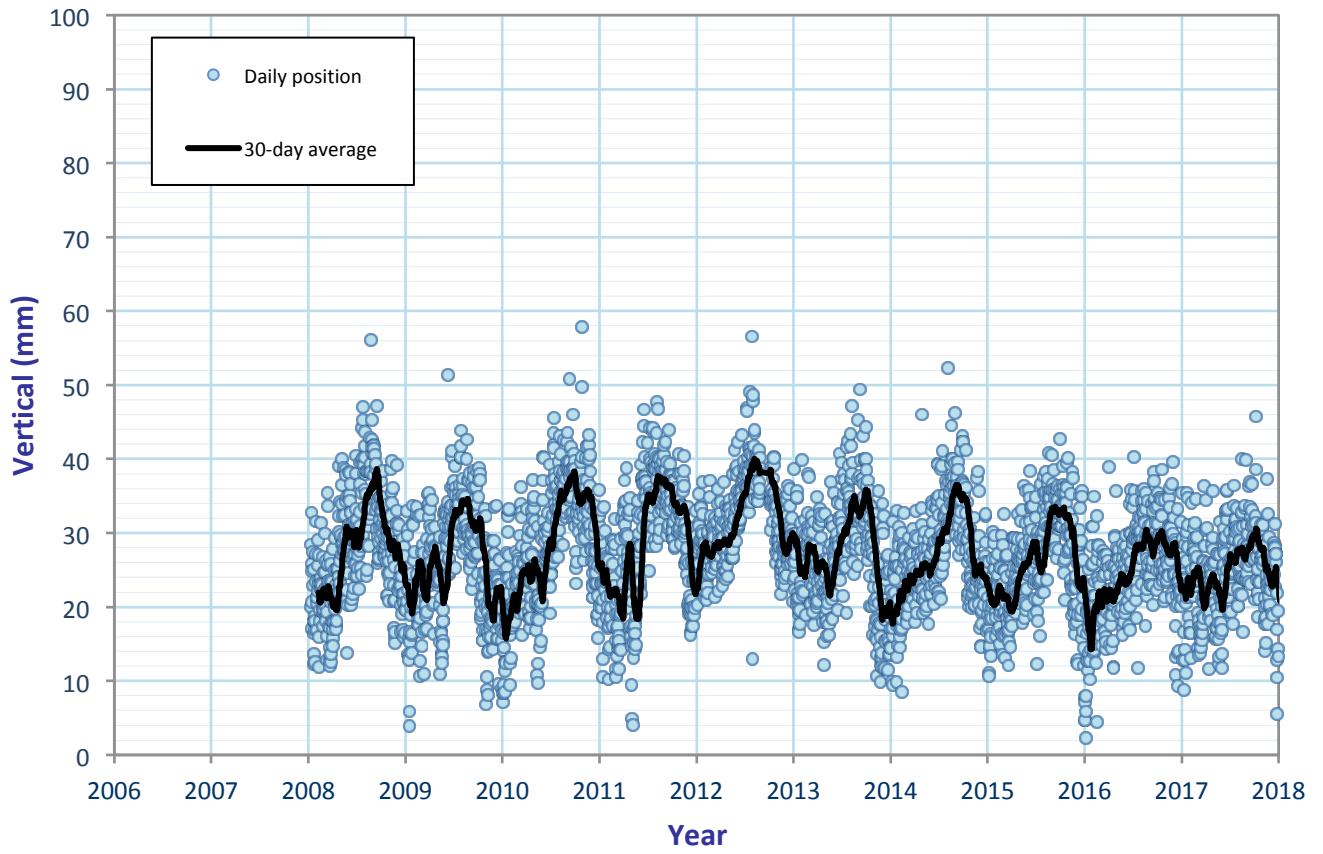

VERTICAL POSITION - PUERTO VALLARTA (STATION-MPR1)

VERTICAL POSITION - BAKERSFIELD, CA (STATION P567)

VERTICAL POSITION - BADGER, CA (STATION P572)

VERTICAL POSITION - POTTERVILLE, CA (STATION-P056)

VERTICAL POSITION - MADERA, CA (STATION-P307)

VERTICAL POSITION - NEW-MARKHAM, TN (STATION-NMKM)

VERTICAL POSITION - HOUSTON, TX(STATION-ZHU1)

VERTICAL POSITION - MADERA, CA (STATION-P307)