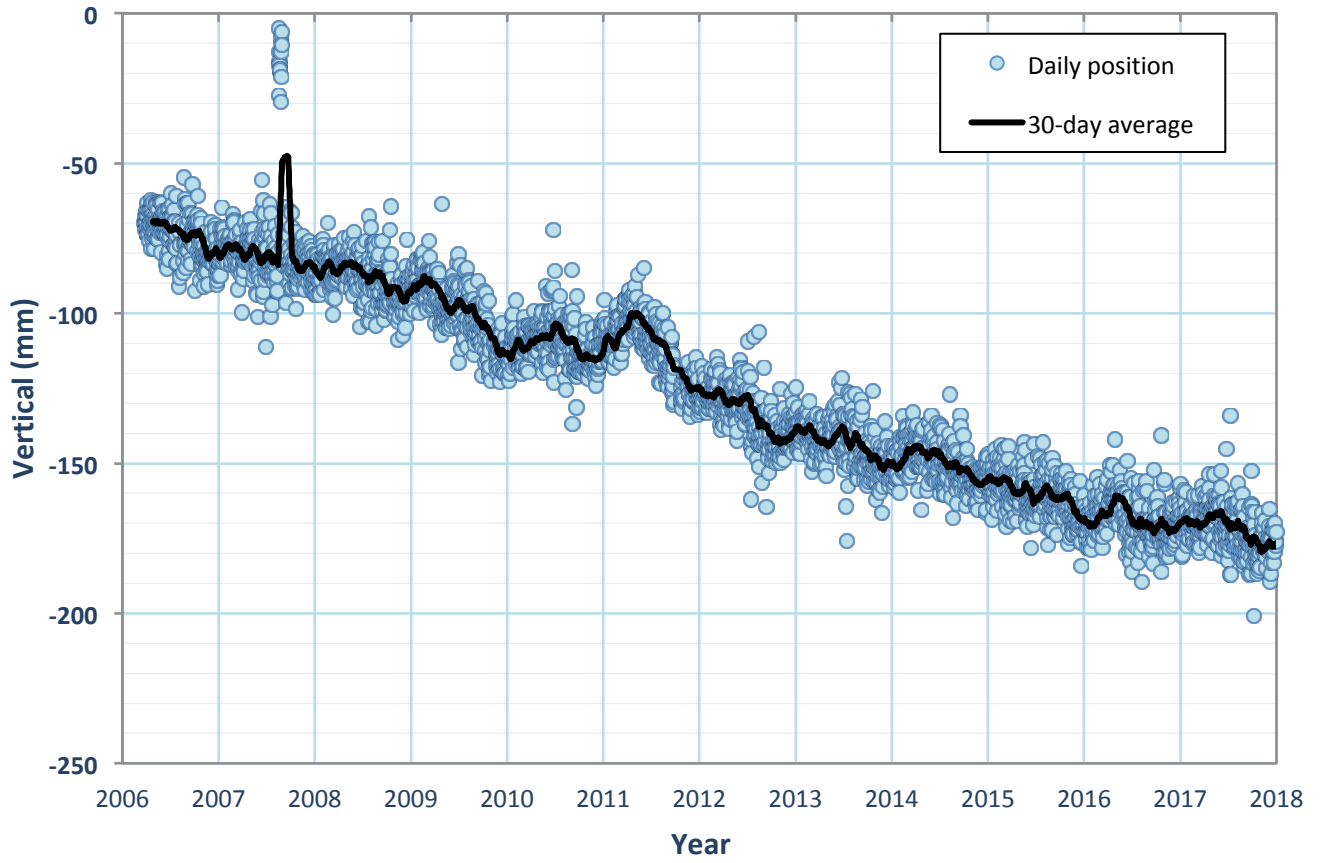

VERTICAL POSITION - PUERTO VALLARTA (STATION-MPR1)

VERTICAL POSITION - BAKERSFIELD, CA (STATION P567)

VERTICAL POSITION - BADGER, CA (STATION P572)

VERTICAL POSITION - POTTERVILLE, CA (STATION-P056)

VERTICAL POSITION - MADERA, CA (STATION-P307)

VERTICAL POSITION - NEW-MARKHAM, TN (STATION-NMKM)

VERTICAL POSITION - HOUSTON, TX(STATION-ZHU1)

VERTICAL POSITION - MADERA, CA (STATION-P307)