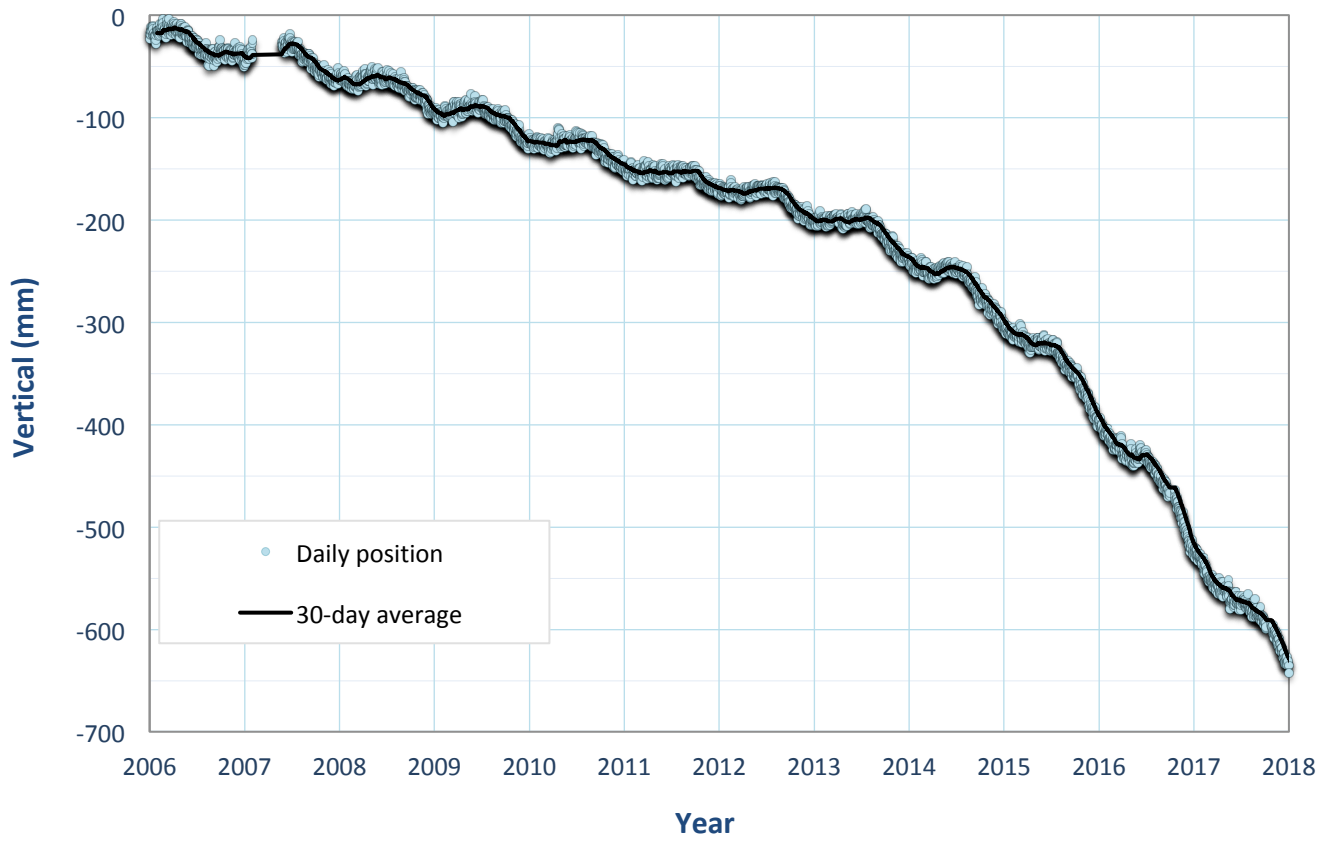

VERTICAL POSITION - PUERTO VALLARTA (STATION-MPR1)

VERTICAL POSITION - BAKERSFIELD, CA (STATION P567)

VERTICAL POSITION - BADGER, CA (STATION P572)

VERTICAL POSITION - POTTERVILLE, CA (STATION-P056)

VERTICAL POSITION - MADERA, CA (STATION-P307)

VERTICAL POSITION - NEW-MARKHAM, TN (STATION-NMKM)

VERTICAL POSITION - HOUSTON, TX(STATION-ZHU1)

VERTICAL POSITION - MADERA, CA (STATION-P307)