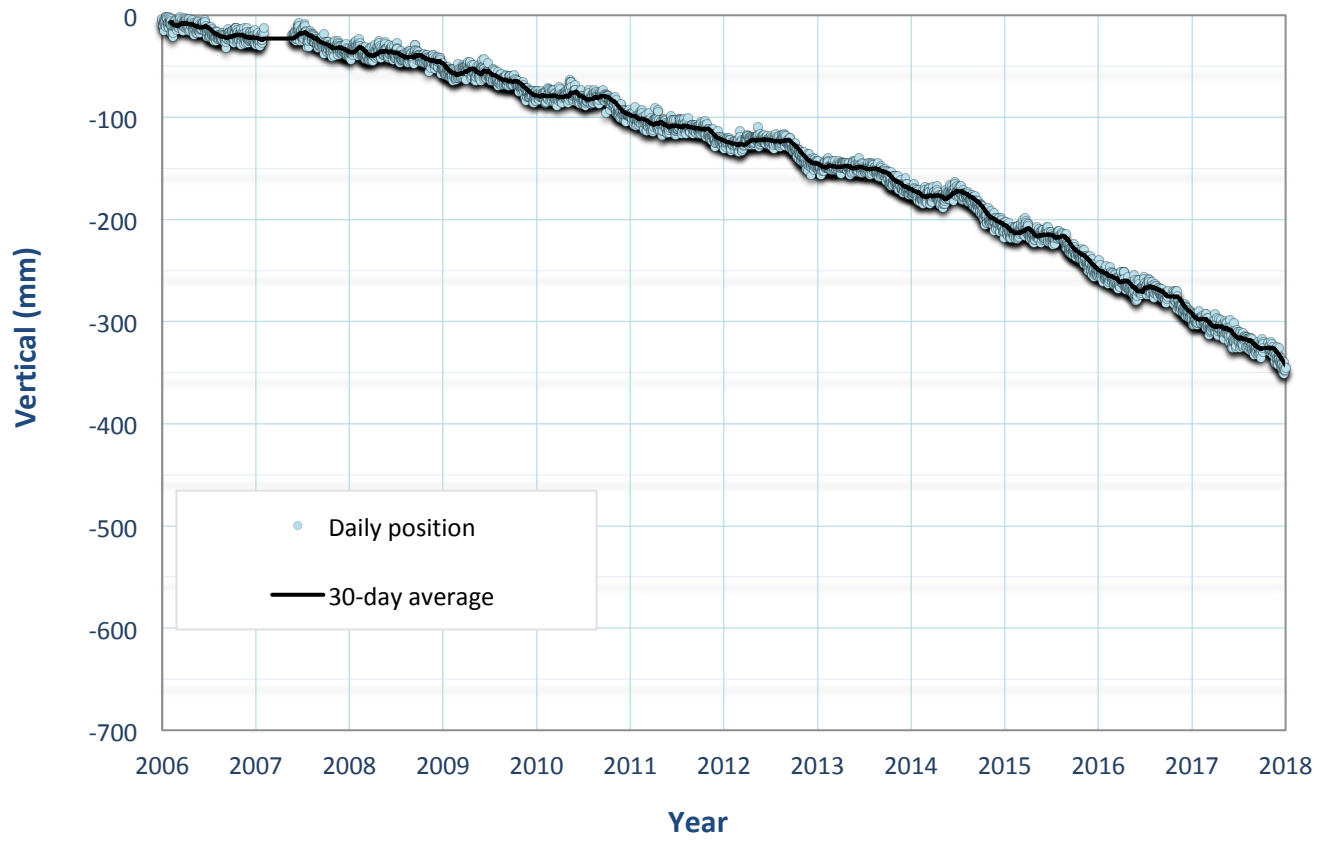

VERTICAL POSITION - PUERTO VALLARTA (STATION-MPR1)

VERTICAL POSITION - BAKERSFIELD, CA (STATION P567)

VERTICAL POSITION - BADGER, CA (STATION P572)

VERTICAL POSITION - POTTERVILLE, CA (STATION-P056)

VERTICAL POSITION - MADERA, CA (STATION-P307)

VERTICAL POSITION - NEW-MARKHAM, TN (STATION-NMKM)

VERTICAL POSITION - HOUSTON, TX(STATION-ZHU1)

VERTICAL POSITION - MADERA, CA (STATION-P307)