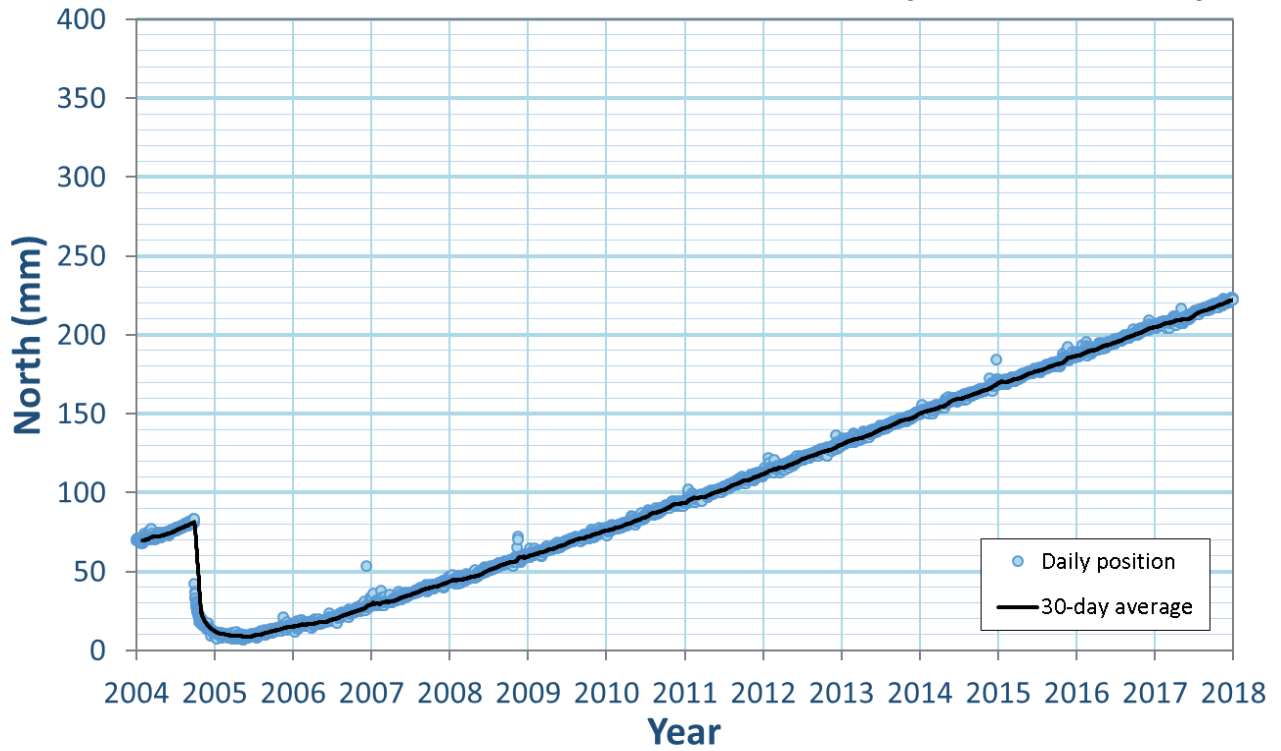

NORTH POSITION- CANN PARKFIELD, CA (STATION-CAND)