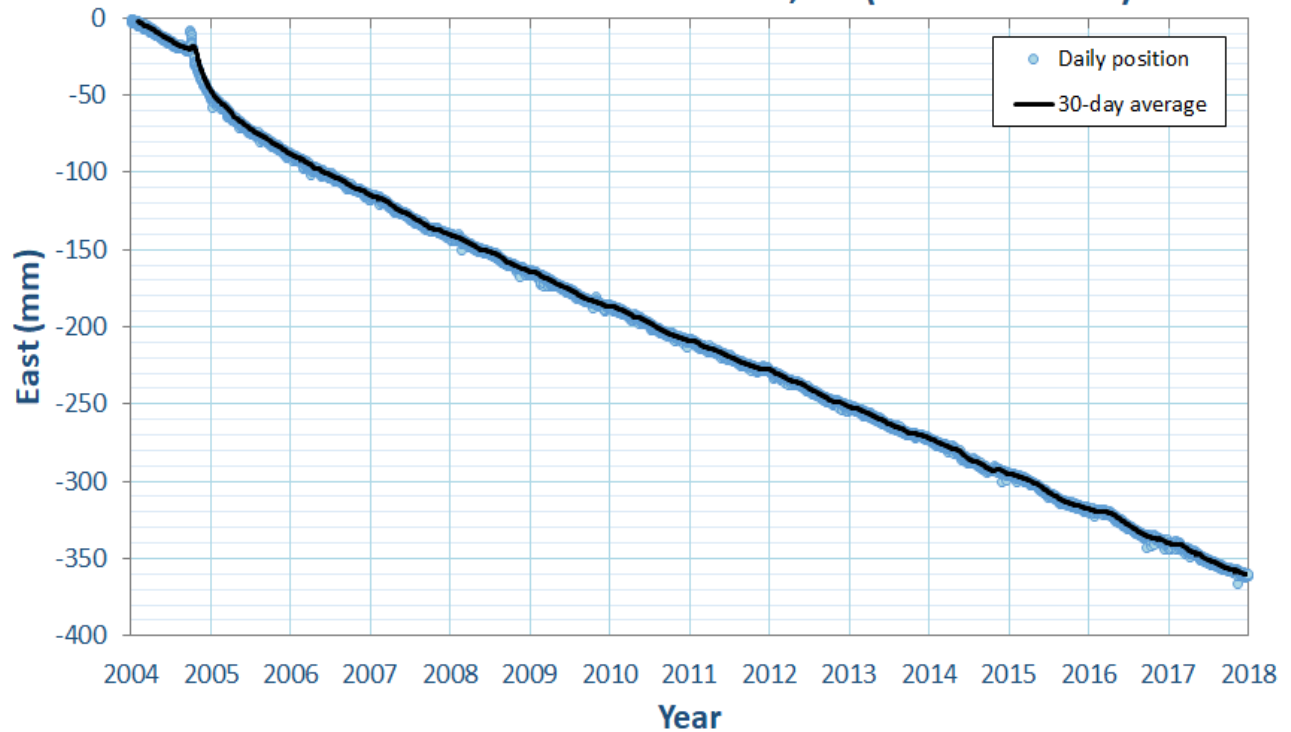

NORTH POSITION- AVILARANCHCN2005, CA (STATION-P294)

EAST POSITION- AVILARANCHCN2005, CA (STATION-P294)

NORTH POSITION- CARR HILL SITE TWO, CA (STATION-CARH)

EAST POSITION- CARR HILL SITE TWO, CA (STATION-CARH)