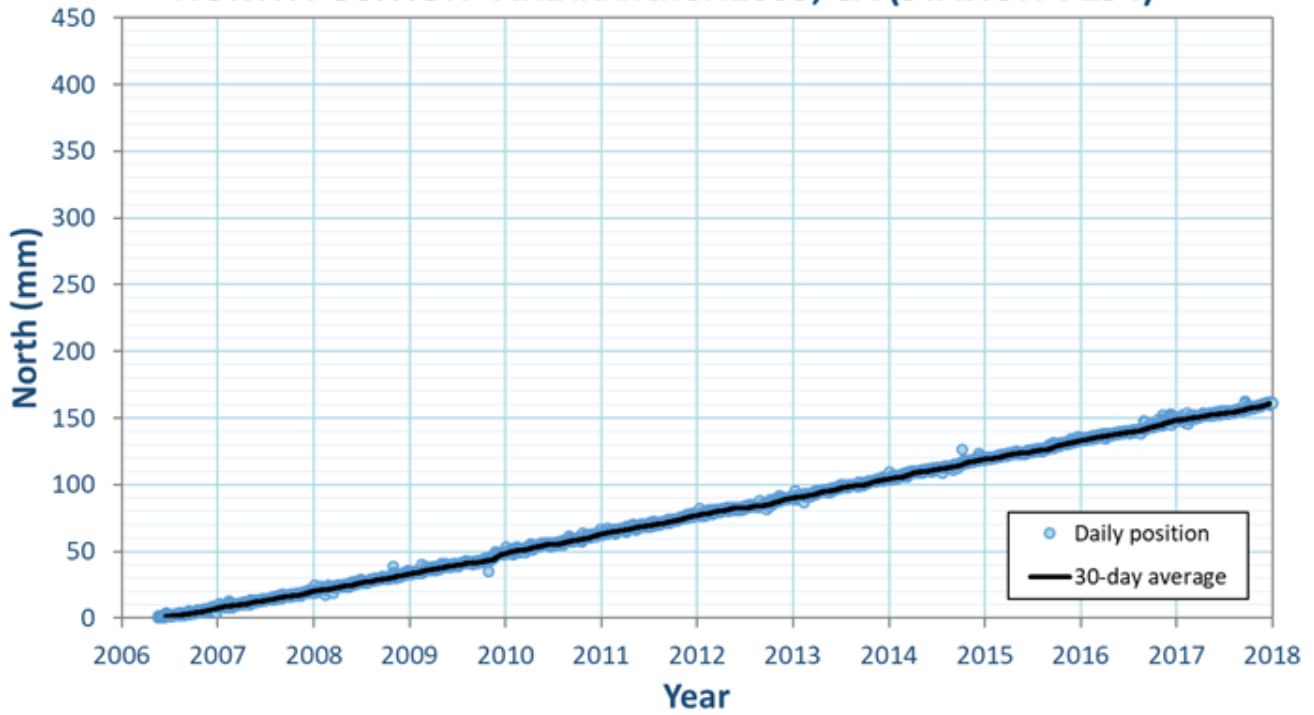

NORTH POSITION- AVILARANCHCN2005, CA (STATION-P294)