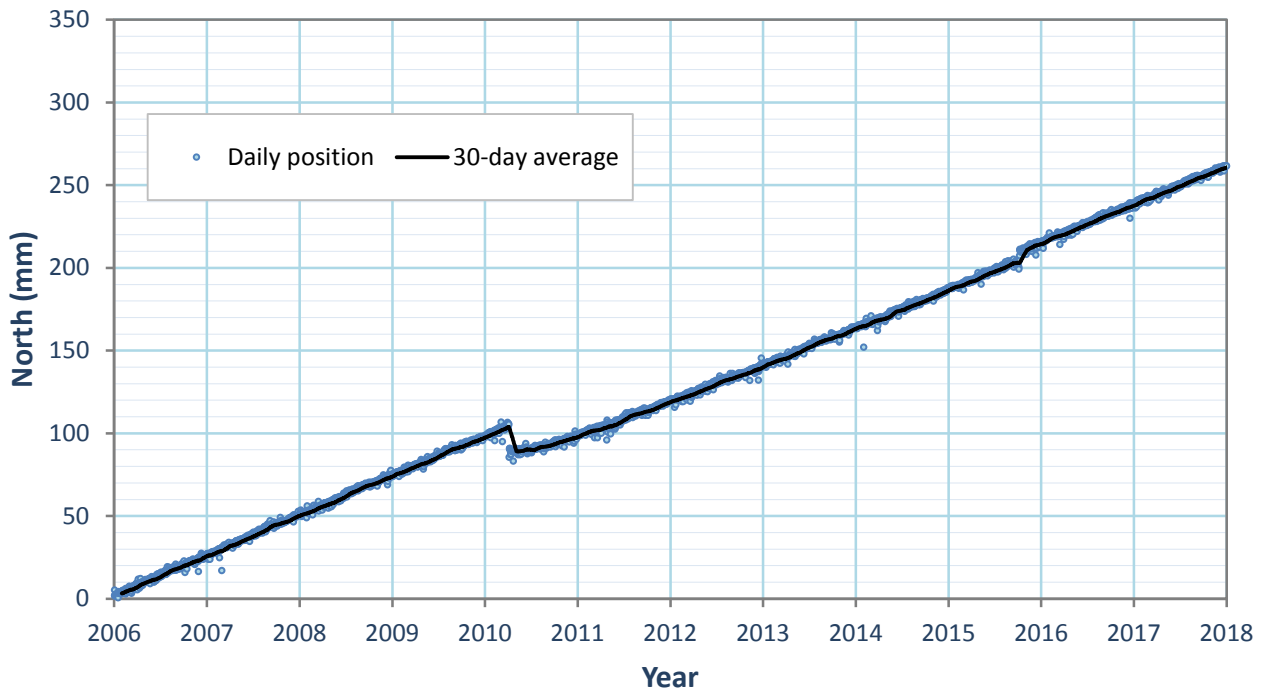

NORTH POSITION- U.S. GYPSUM COMPANY, CA (STATION-USGC)