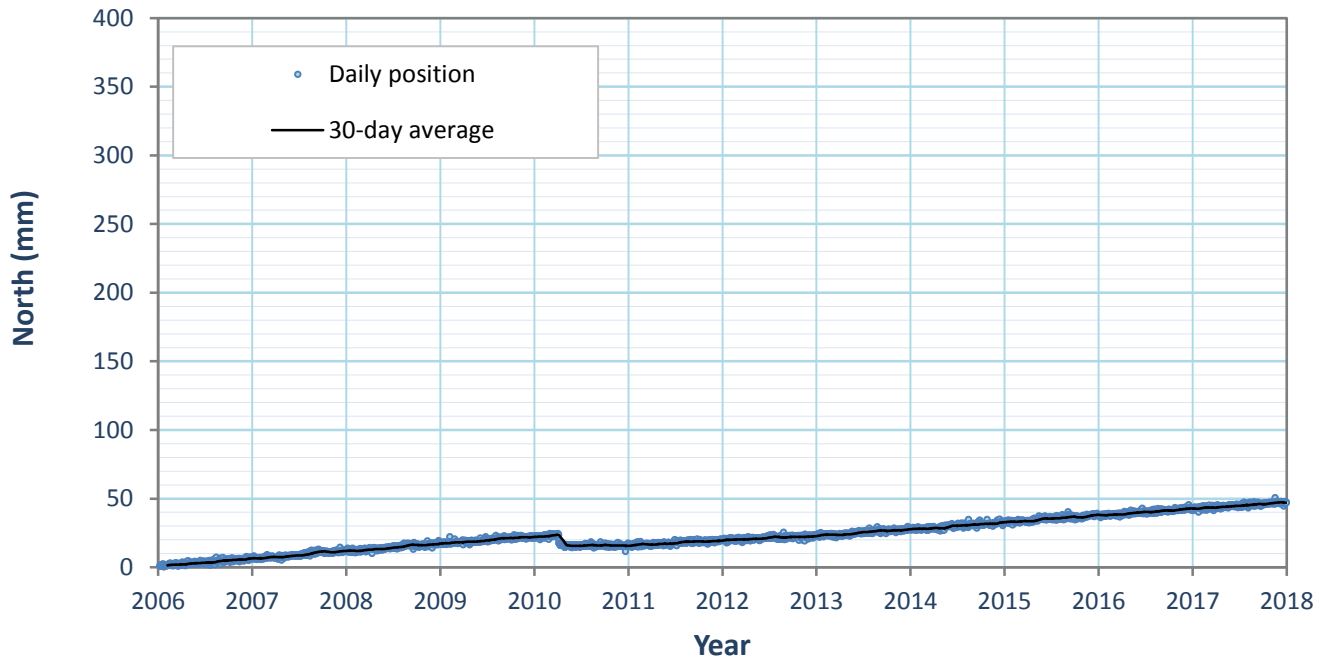

NORTH POSITION- BELLE MOUNTAIN, CA (STATION-BEMT)

EAST POSITION- BELLE MOUNTAIN, CA (STATION-BEMT)

NORTH POSITION - SADDLEBACK COMMUNITY COLLEGE, CA (STATION-SBCC)

EAST POSITION - SADDLEBACK COMMUNITY COLLEGE, CA (STATION-SBCC)