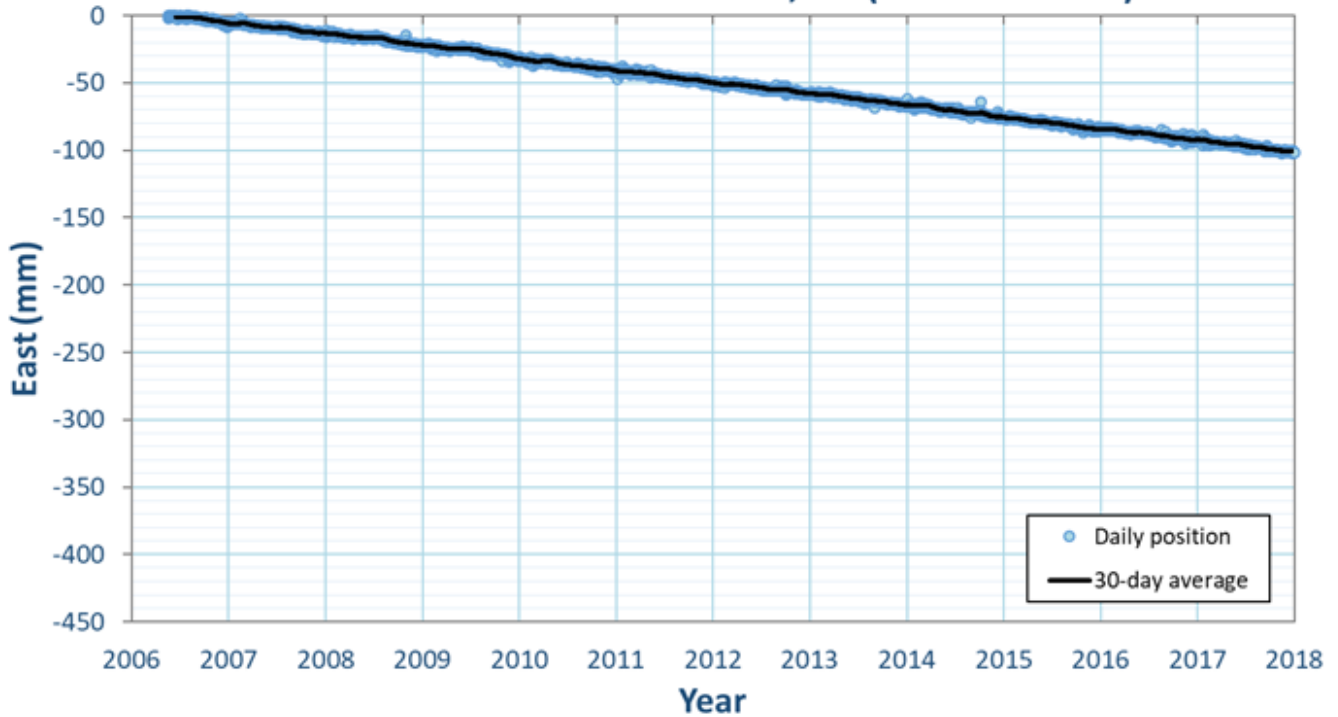

EAST POSITION- AVILARANCHCN2005, CA (STATION-P294)