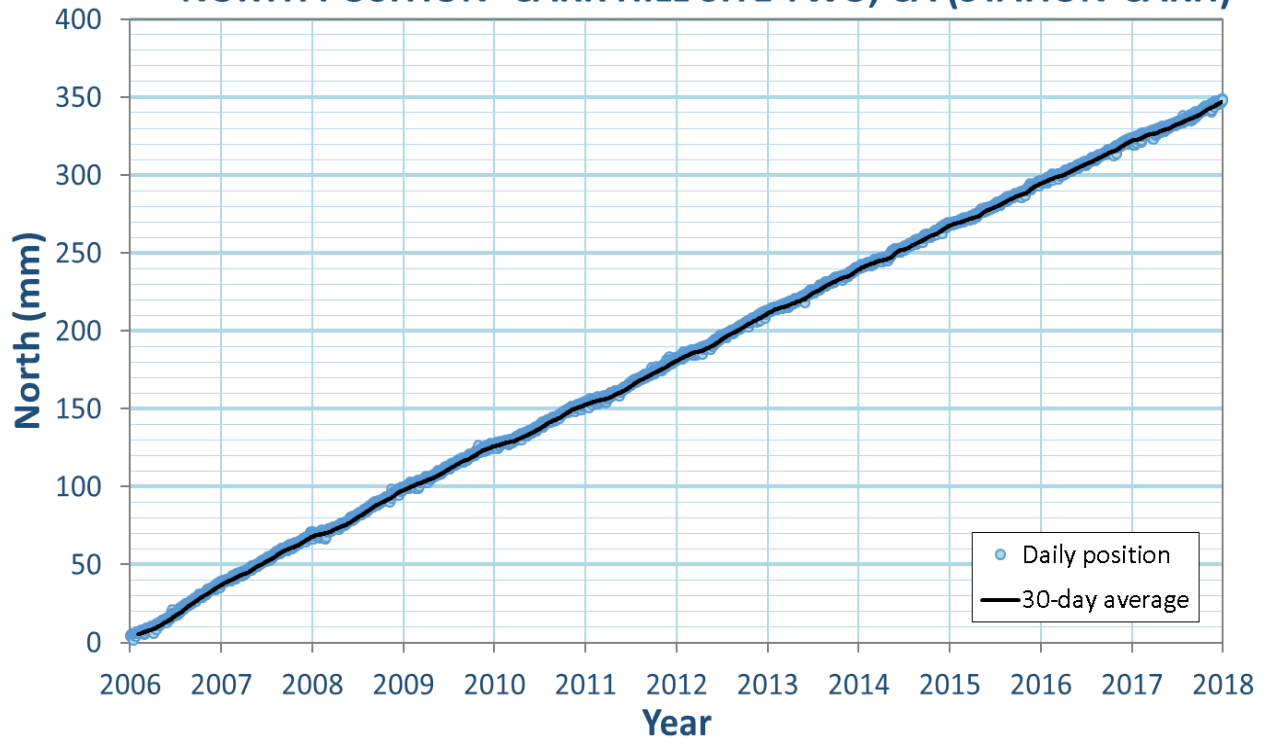

NORTH POSITION- CARR HILL SITE TWO, CA (STATION-CARH)