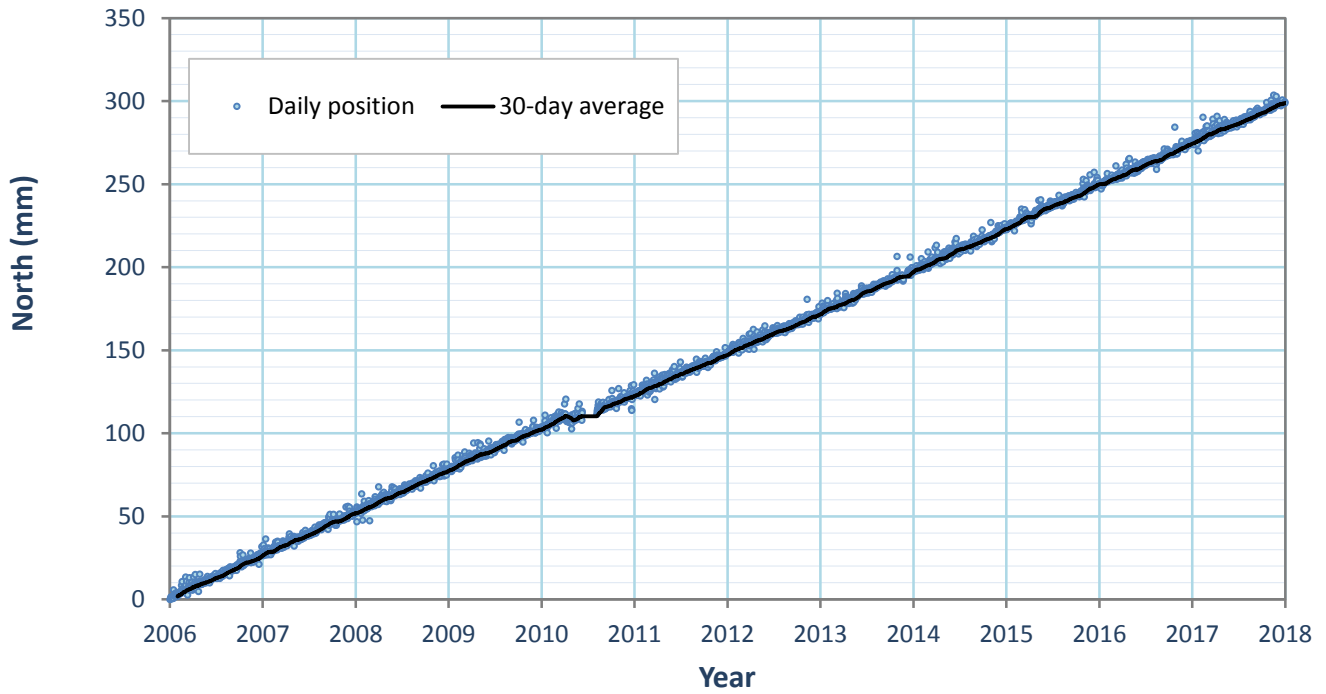

NORTH POSITION- CANN PARKFIELD, CA (STATION-CAND)

EAST POSITION- CANN PARKFIELD, CA (STATION-CAND)

NORTH POSITION- PACIFIC BEACH, WA (STATION-PABH)

EAST POSITION- PACIFIC BEACH, WA (STATION-PABH)

NORTH POSITION- VALLECITO, CA (STATION-P480)