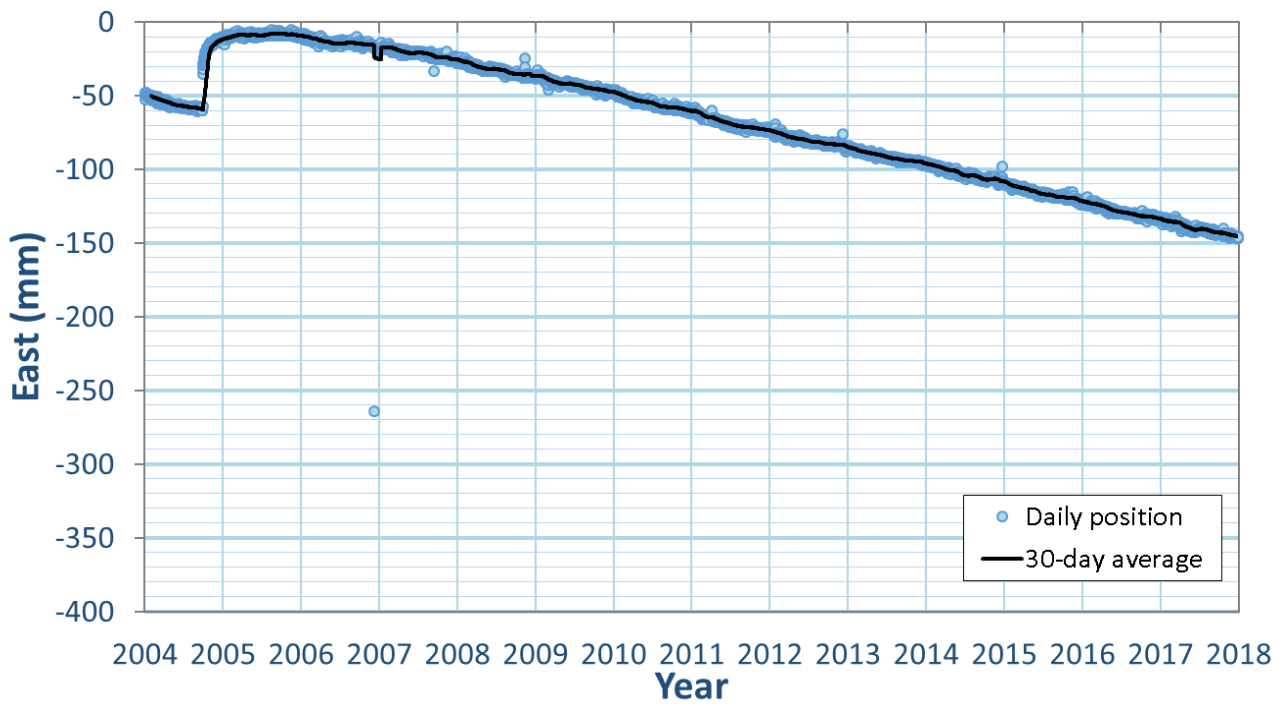

EAST POSITION- CANN PARKFIELD, CA (STATION-CAND)