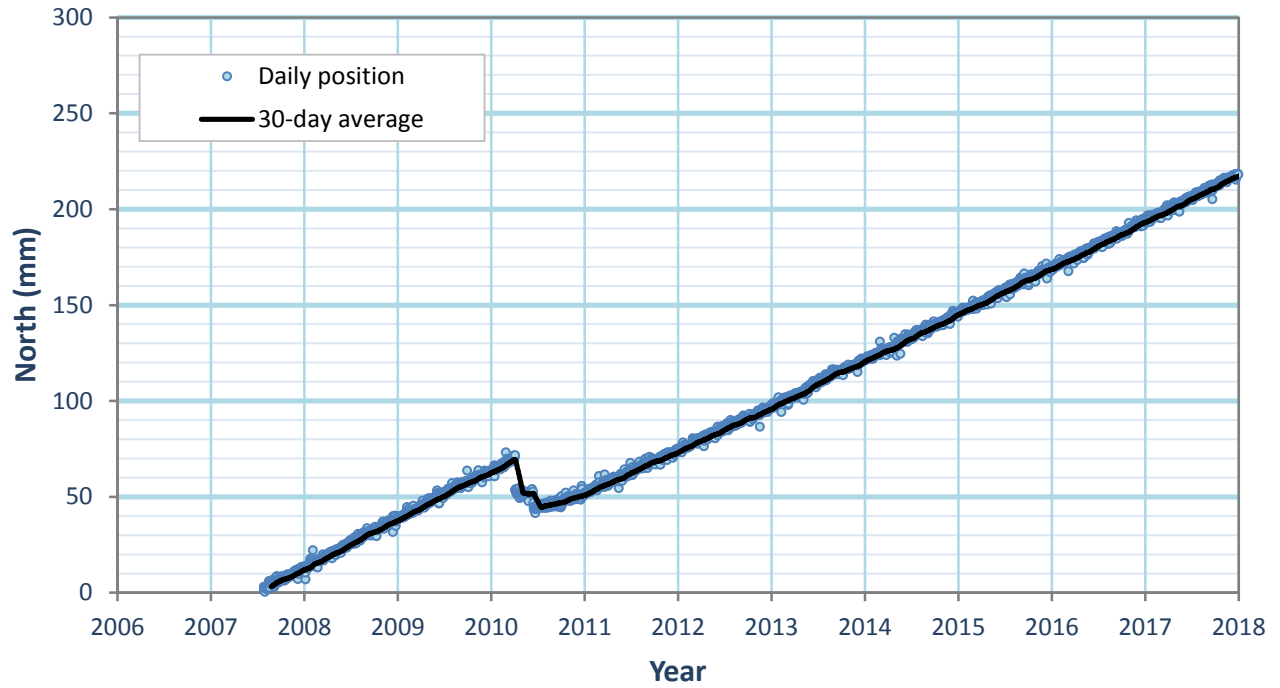

NORTH POSITION- CARRIZOMTNC2007 CA (STATION-P481)