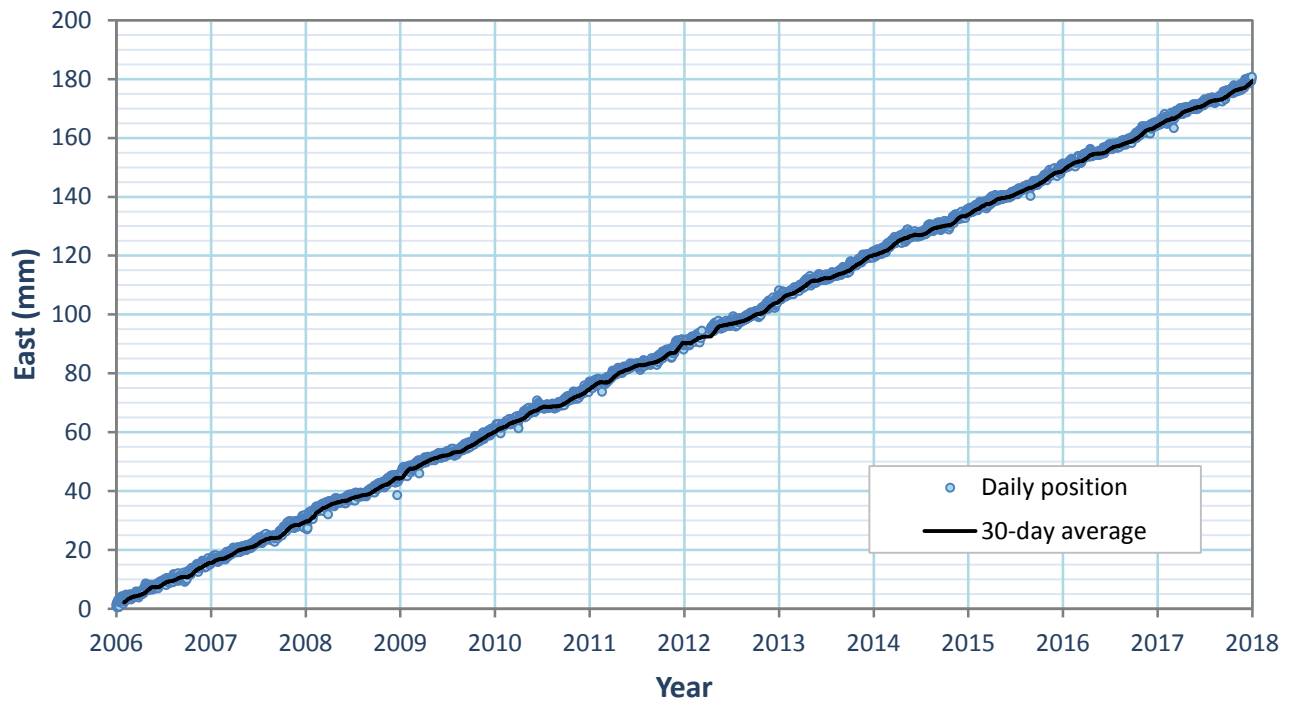

NORTH POSITION- CANN PARKFIELD, CA (STATION-CAND)

EAST POSITION- CANN PARKFIELD, CA (STATION-CAND)

NORTH POSITION- PACIFIC BEACH, WA (STATION-PABH)

EAST POSITION- PACIFIC BEACH, WA (STATION-PABH)

NORTH POSITION- VALLECITO, CA (STATION-P480)