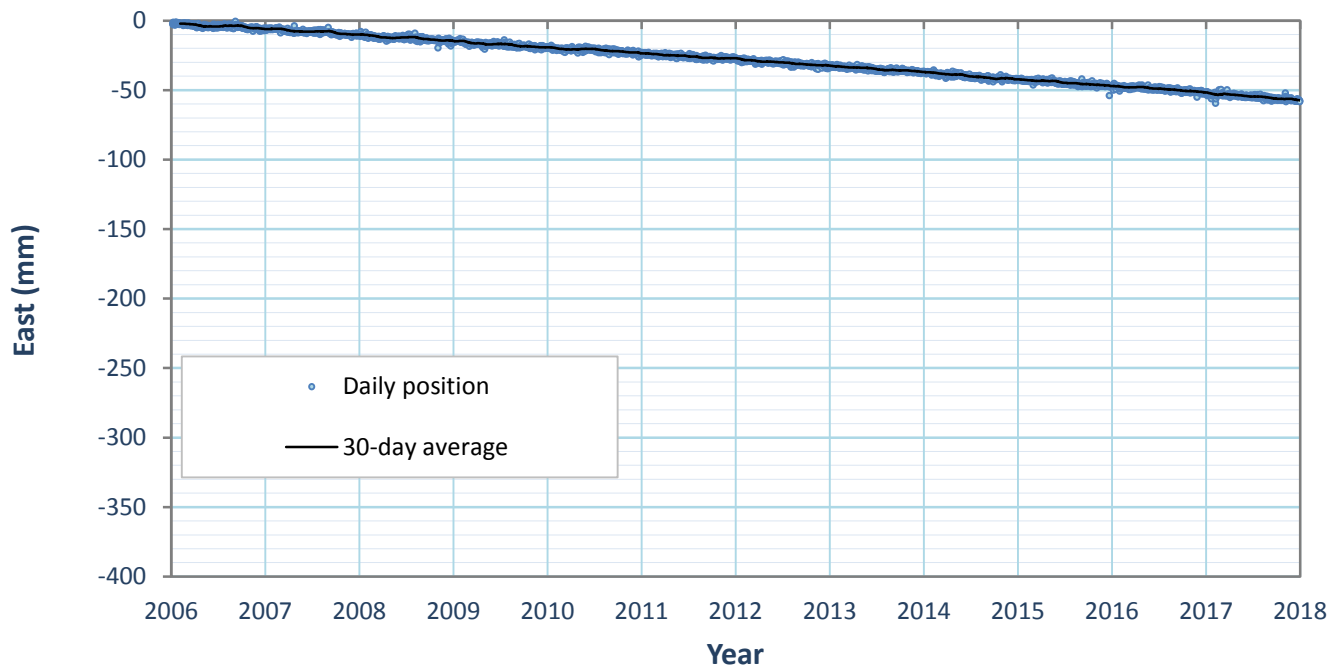

NORTH POSITION- BELLE MOUNTAIN, CA (STATION-BEMT)

EAST POSITION- BELLE MOUNTAIN, CA (STATION-BEMT)

NORTH POSITION - SADDLEBACK COMMUNITY COLLEGE, CA (STATION-SBCC)

EAST POSITION - SADDLEBACK COMMUNITY COLLEGE, CA (STATION-SBCC)