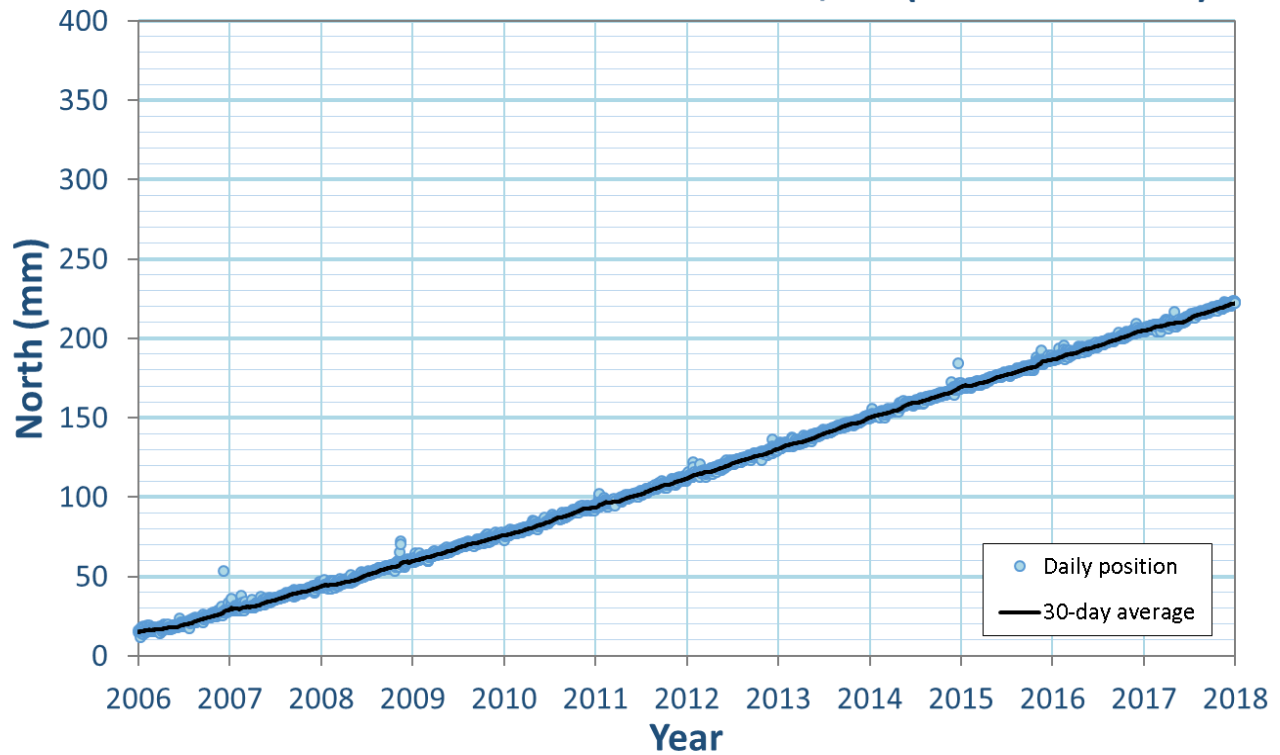

NORTH POSITION- CANN PARKFIELD, CA (STATION-CAND)