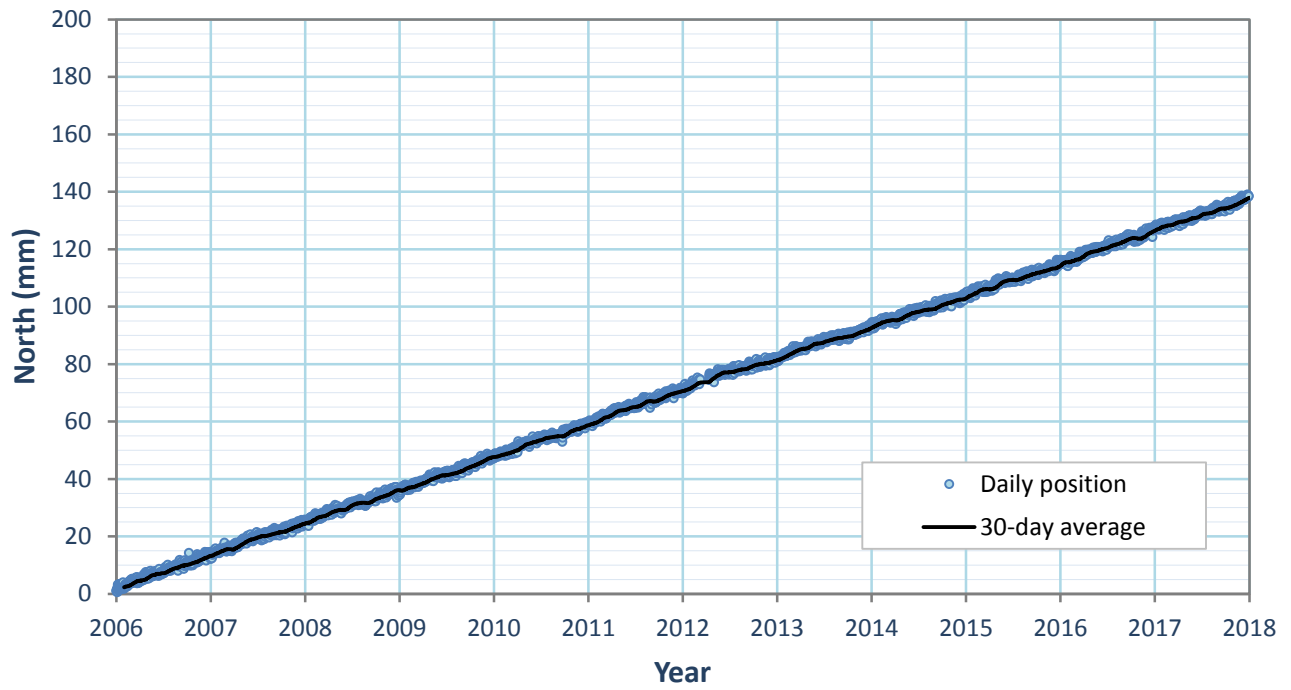

NORTH POSITION- PACIFIC BEACH, WA (STATION-PABH)