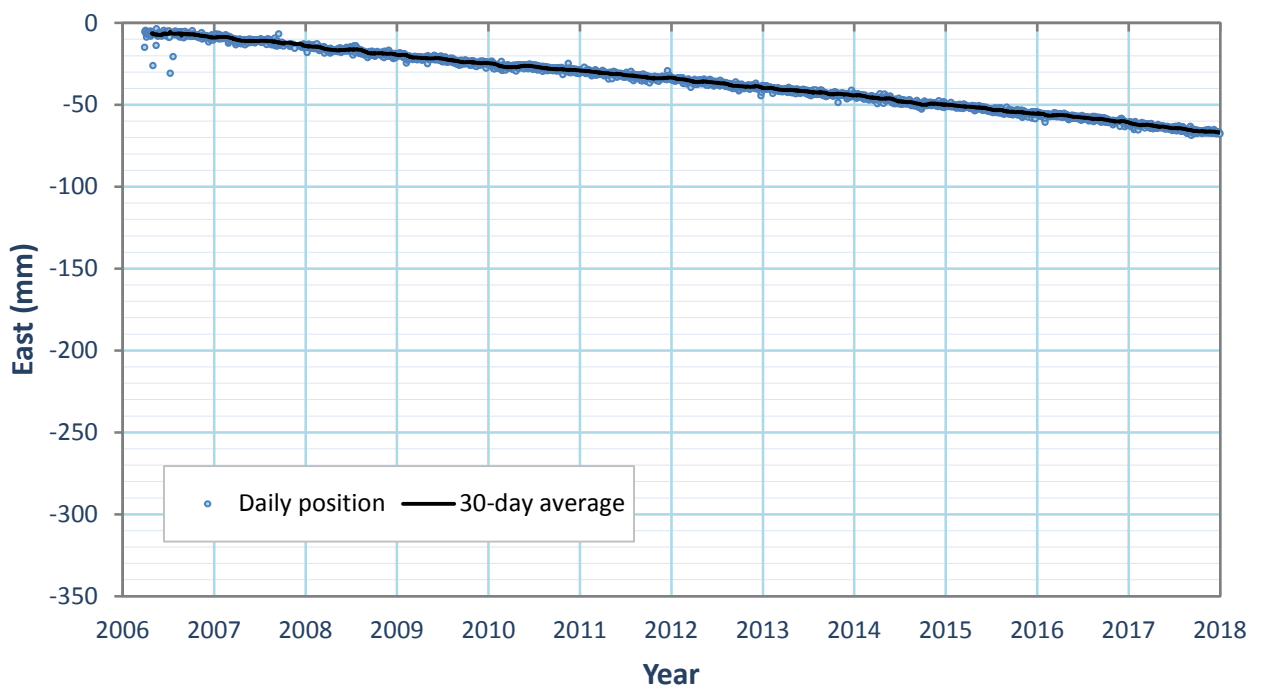

EAST POSITION- COTTONSPRGCS2006, CA (STATION-P607)