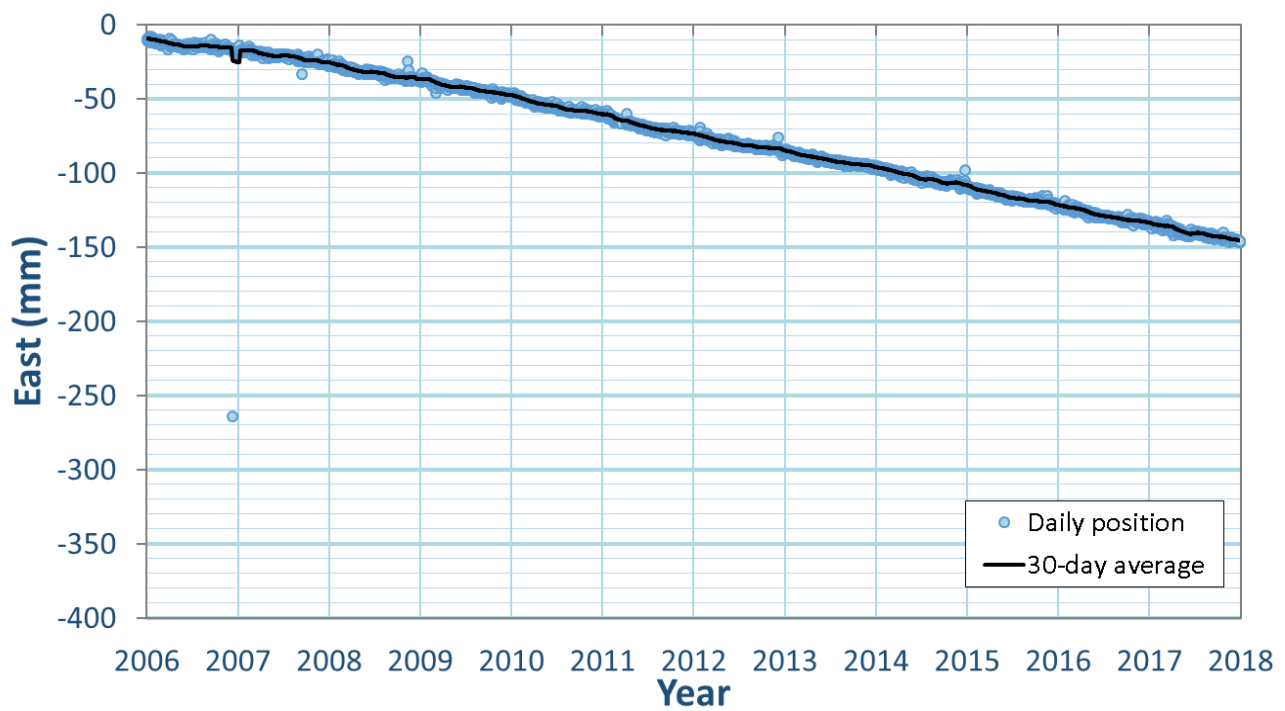

EAST POSITION- CANN PARKFIELD, CA (STATION-CAND)