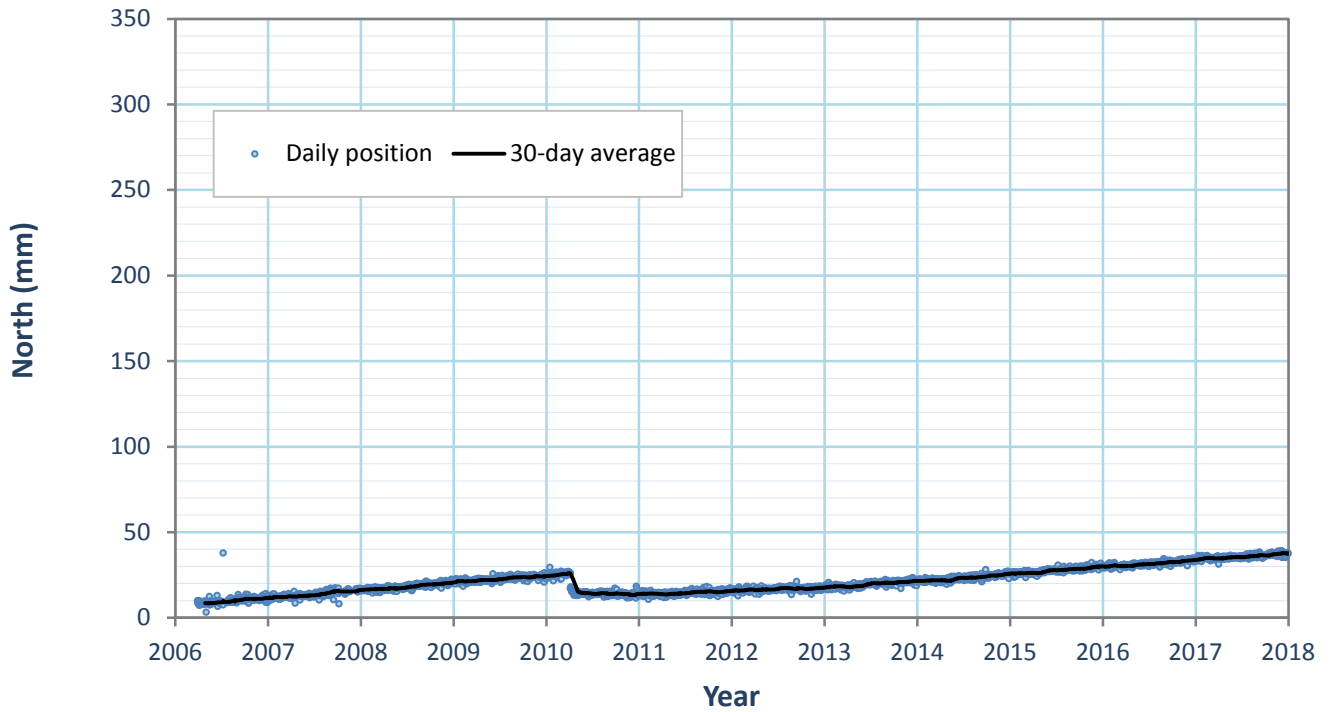

EAST POSITION- VALLECITO, CA (STATION-P480)

NORTH POSITION- U.S. GYPSUM COMPANY, CA (STATION-USGC)

EAST POSITION- U.S. GYPSUM COMPANY, CA (STATION-USGC)

NORTH POSITION- COTTONSPRGCS2006 CA (STATION-P607)