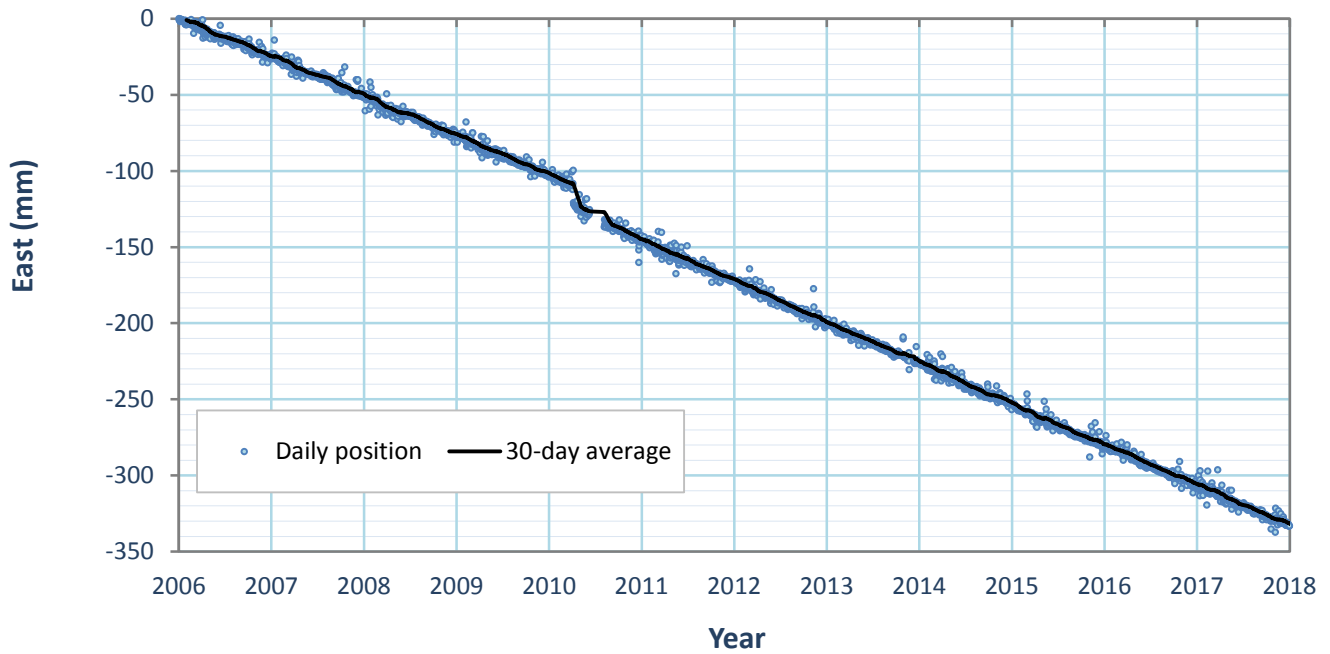

EAST POSITION- VALLECITO, CA (STATION-P480)