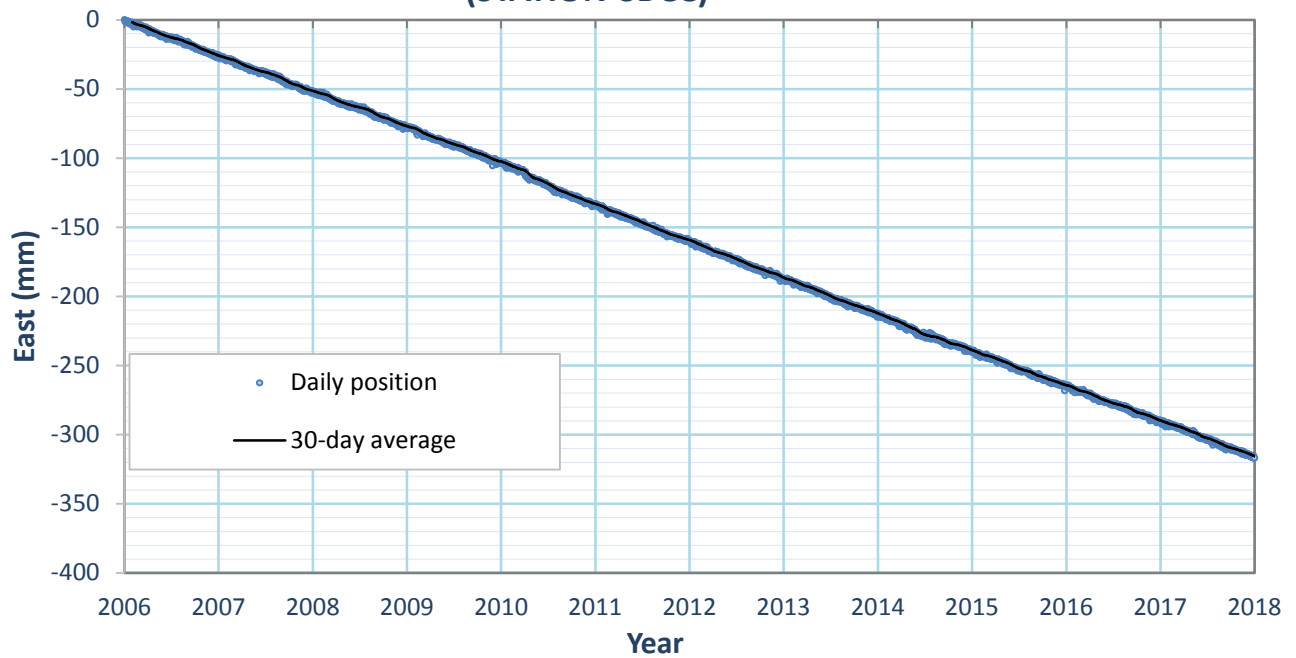

NORTH POSITION- BELLE MOUNTAIN, CA (STATION-BEMT)

EAST POSITION- BELLE MOUNTAIN, CA (STATION-BEMT)

NORTH POSITION - SADDLEBACK COMMUNITY COLLEGE, CA (STATION-SBCC)

EAST POSITION - SADDLEBACK COMMUNITY COLLEGE, CA (STATION-SBCC)