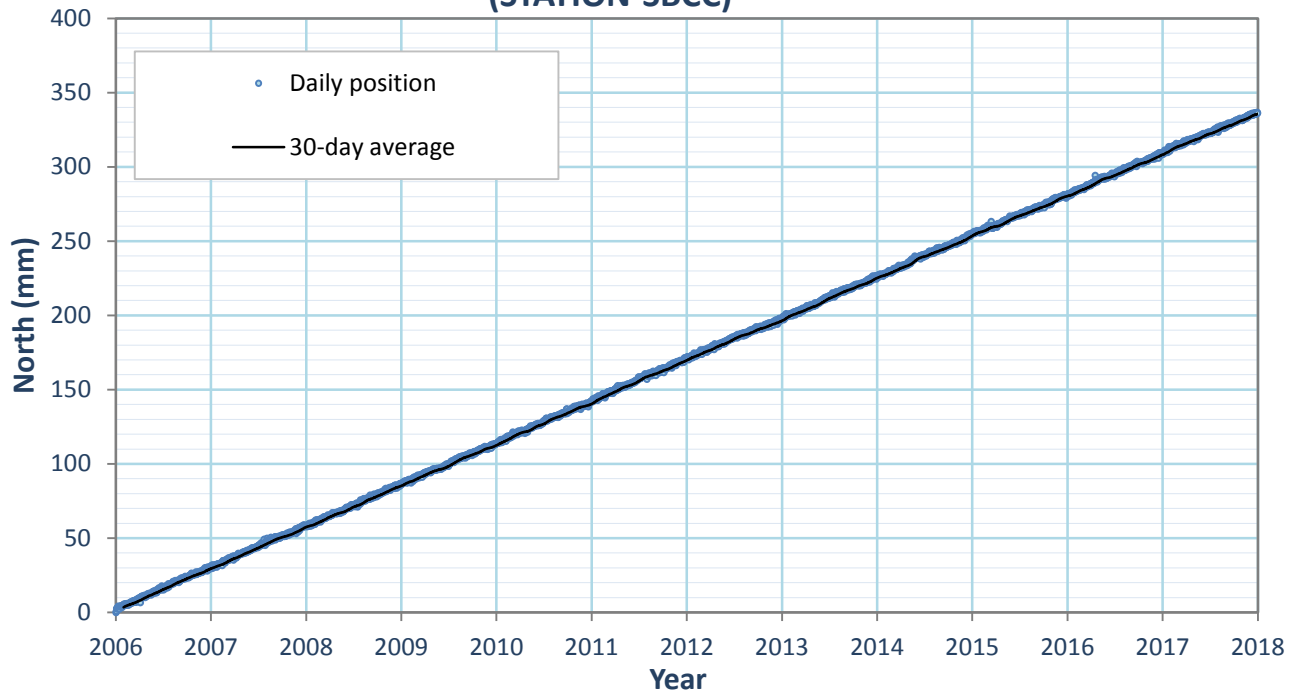

NORTH POSITION- BELLE MOUNTAIN, CA (STATION-BEMT)

EAST POSITION- BELLE MOUNTAIN, CA (STATION-BEMT)

NORTH POSITION - SADDLEBACK COMMUNITY COLLEGE, CA (STATION-SBCC)

EAST POSITION - SADDLEBACK COMMUNITY COLLEGE, CA (STATION-SBCC)