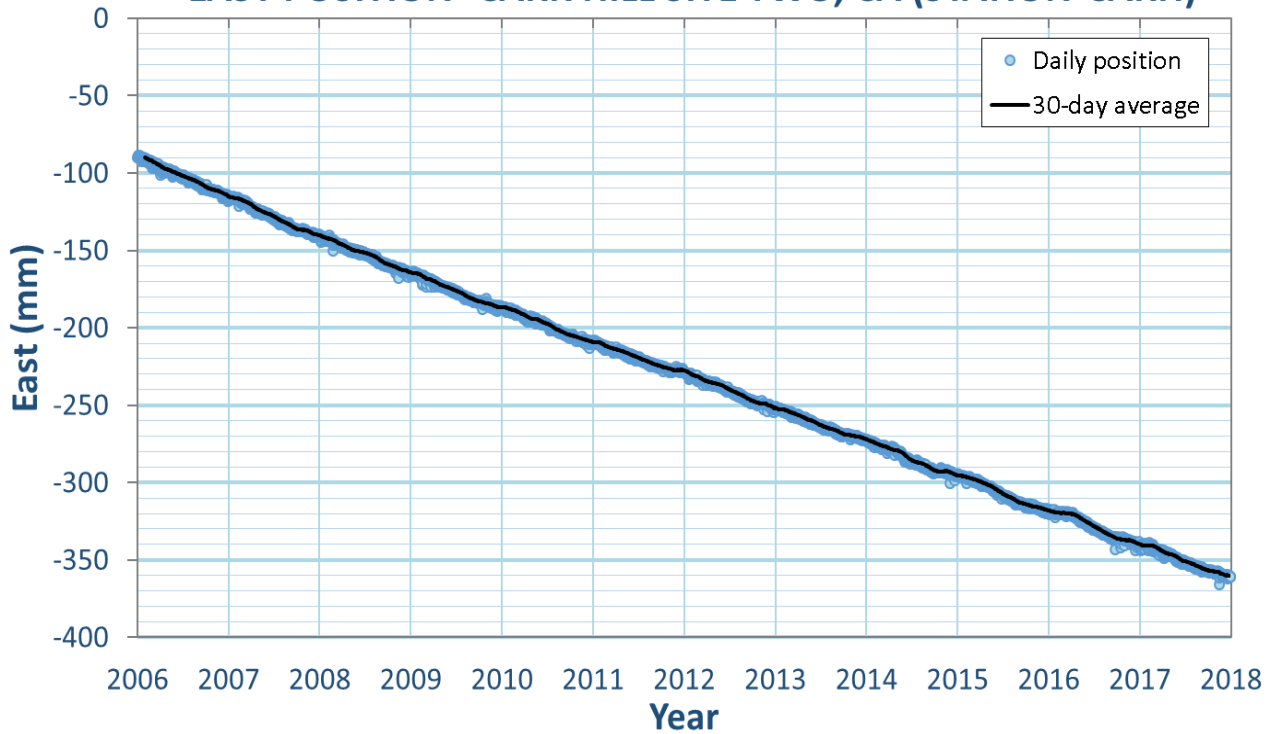

EAST POSITION- CARR HILL SITE TWO, CA (STATION-CARH)