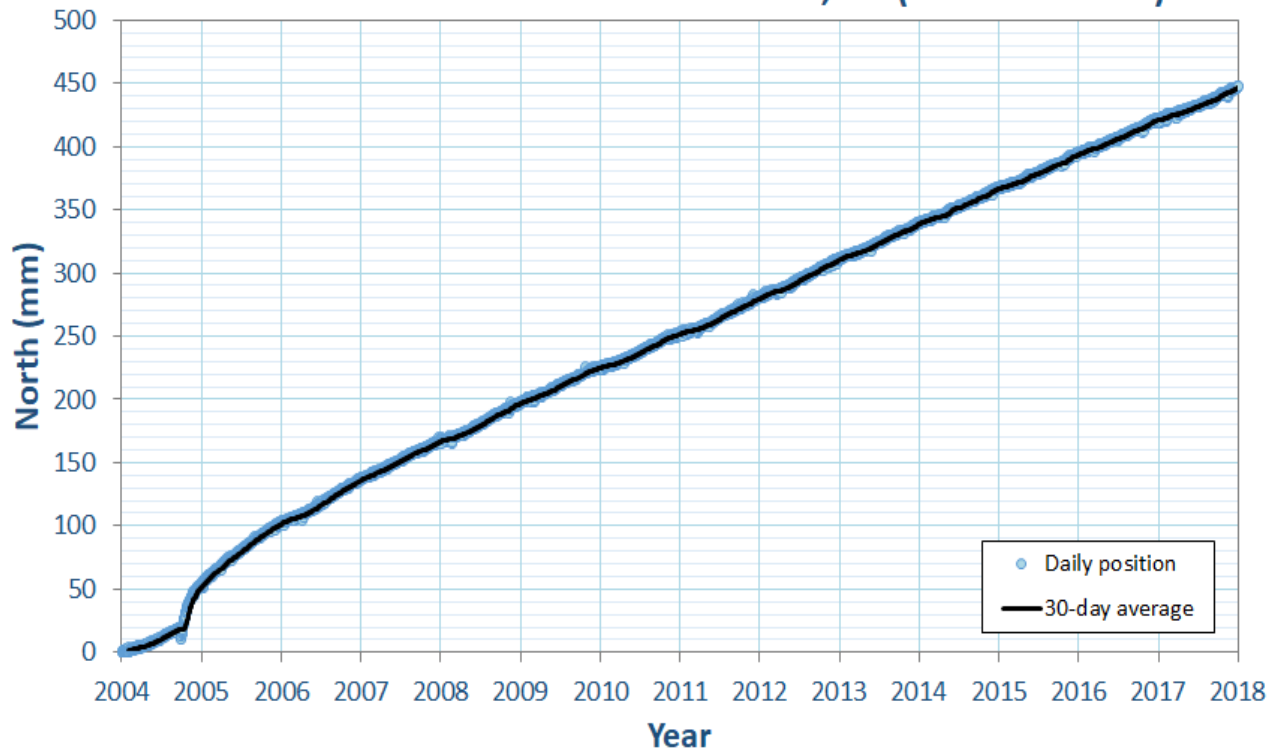

NORTH POSITION- CARR HILL SITE TWO, CA (STATION-CARH)