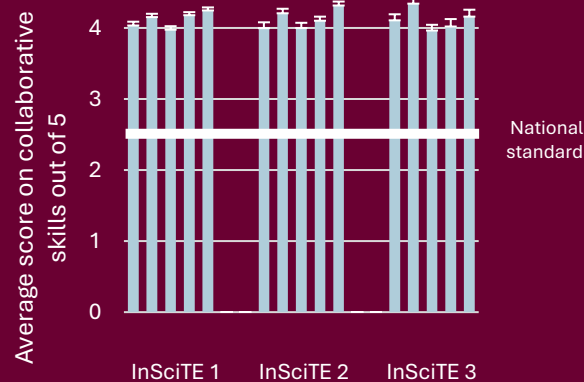

se.cmich.edu/InSciTE

National recognition

Largest certificate at CMU

Demographics of InSciTE students

Marginalized in STEM

37% of our InSciTE students are the first in their family to attend college

Sexual and gender diversity

Quality of work is high across all InSciTE courses

InSciTE students display strong collaborative skills

Broad racial group membership