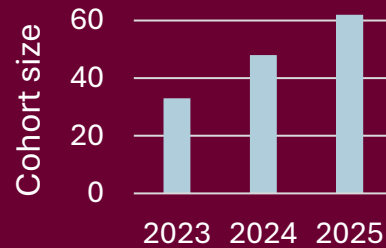

COLLEGE OF
SCIENCE & ENGINEERING
INSCITE
CENTRAL MICHIGAN
UNIVERSITY

138 InSciTE students

100% Satisfaction of students with InSciTE

27 STEM majors represented

94% Retention of students at CMU

2025 Snapshot

se.cmich.edu/InSciTE

National recognition

Largest certificate at CMU

Demographics of InSciTE students

Marginalized in STEM

37% of our InSciTE students are the first in their family to attend college

Sexual and gender diversity